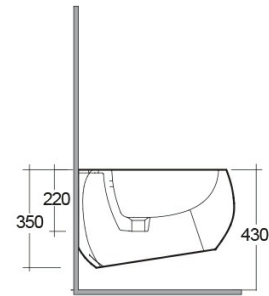

RAK-CLOUD MATT WHITE W/HIDDEN FIXATIONS

Bidets | Wall Hung

RAK
CERAMICS

Technical specifications

Dimensions: 560 x 400 mm

Weight: 23 Kg

Color: Matt White

Parts: CLOBD2101500A - RAK-CLOUD WALL HUNG BIDET MATT WHITE 56CM

Suites: [RAK-CLOUD](#)

Code	Name
CLOBD2101500A	RAK-CLOUD WALL HUNG BIDET MATT WHITE 56CM

Dimensions: All dimensions in mm tolerance $\pm 5\%$ for below 200mm and $\pm 3\%$ for above 200mm.

Note: Due to a continuing development programme to improve design and performance, the manufacturer reserves all rights to vary specifications without prior information.