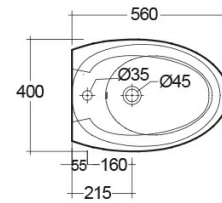

RAK-CLOUD MATT WHITE W/HIDDEN FIXATIONS

Bidets | Wall Hung

RAK
CERAMICS

Technical specifications

Dimensions: 560 x 400 mm

Weight: 23 Kg

Color: Matt White

Parts: CLOBD2101500A - RAK-CLOUD WALL HUNG BIDET MATT WHITE 56CM

Suites: [RAK-CLOUD](#)

Code	Name
CLOBD2101500A	RAK-CLOUD WALL HUNG BIDET MATT WHITE 56CM

Dimensions: All dimensions in mm tolerance $\pm 5\%$ for below 200mm and $\pm 3\%$ for above 200mm.

Note: Due to a continuing development programme to improve design and performance, the manufacturer reserves all rights to vary specifications without prior information.