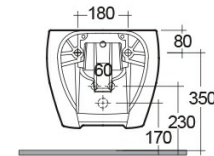

RAK-CLOUD MATT WHITE W/HIDDEN FIXATIONS

Bidets | Wall Hung

RAK
CERAMICS

Technical specifications

Dimensions: 560 x 400 mm

Weight: 23 Kg

Color: Matt White

Parts: CLOBD2101500A - RAK-CLOUD WALL HUNG BIDET MATT WHITE 56CM

Suites: [RAK-CLOUD](#)

Code	Name
CLOBD2101500A	RAK-CLOUD WALL HUNG BIDET MATT WHITE 56CM

Dimensions: All dimensions in mm tolerance $\pm 5\%$ for below 200mm and $\pm 3\%$ for above 200mm.

Note: Due to a continuing development programme to improve design and performance, the manufacturer reserves all rights to vary specifications without prior information.