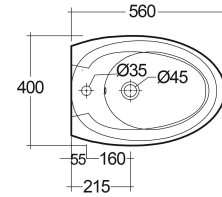

RAK-CLOUD MATT BLACK W/HIDDEN FIXATIONS

Bidets | Wall Hung

RAK
CERAMICS

TECHNICAL SPECIFICATIONS

Suite:	RAK-CLOUD
Type:	Wall Hung
Dimensions:	560 x 400 mm
Weight:	23 Kg
Color:	MATT BLACK - 504

Code	Name
CLOBD2101504A	RAK-CLOUD BIDET WALL HUNG MATT BLACK 56CM WITH HIDDEN FIXATIONS

Dimensions: All dimensions in mm. Tolerance of vitreous china & fireclay items: $\pm 5\%$ for below 200mm and $\pm 3\%$ for above 200mm; for all other items tolerance $\pm 1\%$. Note: Due to a continuing development program to improve design and performance, the manufacturer reserves all rights to vary specifications without prior information. Please note accessories are for photographic use only.