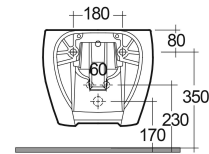

RAK-CLOUD MATT BLACK W/HIDDEN FIXATIONS

Bidets | Wall Hung

RAK
CERAMICS

TECHNICAL SPECIFICATIONS

Suite:	RAK-CLOUD
Type:	Wall Hung
Dimensions:	560 x 400 mm
Weight:	23 Kg
Color:	MATT BLACK - 504

Code	Name
CLOBD2101504A	RAK-CLOUD BIDET WALL HUNG MATT BLACK 56CM WITH HIDDEN FIXATIONS

Dimensions: All dimensions in mm. Tolerance of vitreous china & fireclay items: $\pm 5\%$ for below 200mm and $\pm 3\%$ for above 200mm; for all other items tolerance $\pm 1\%$. Note: Due to a continuing development program to improve design and performance, the manufacturer reserves all rights to vary specifications without prior information. Please note accessories are for photographic use only.