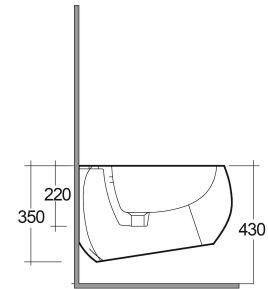

RAK-CLOUD MATT BLACK W/HIDDEN FIXATIONS

Bidets | Wall Hung

RAK
CERAMICS

TECHNICAL SPECIFICATIONS

Suite:	RAK-CLOUD
Type:	Wall Hung
Dimensions:	560 x 400 mm
Weight:	23 Kg
Color:	MATT BLACK - 504

Code	Name
CLOBD2101504A	RAK-CLOUD BIDET WALL HUNG MATT BLACK 56CM WITH HIDDEN FIXATIONS

Dimensions: All dimensions in mm. Tolerance of vitreous china & fireclay items: $\pm 5\%$ for below 200mm and $\pm 3\%$ for above 200mm; for all other items tolerance $\pm 1\%$. Note: Due to a continuing development program to improve design and performance, the manufacturer reserves all rights to vary specifications without prior information. Please note accessories are for photographic use only.