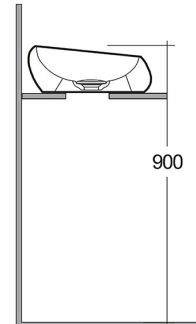

RAK-CLOUD MATT WHITE - CLOCT6000500A

Wash basin | Counter Top

RAK
CERAMICS

Technical specifications

Dimensions: 580 x 400 mm

Weight: 11 Kg

Color: Matt White

Shape of basin: Oval

Suites: [RAK-CLOUD](#)

Code	Name
CLOCT6000500A	RAK-CLOUD WASHBASIN MATT WHITE 58CM

Dimensions: All dimensions in mm tolerance $\pm 5\%$ for below 200mm and $\pm 3\%$ for above 200mm.

Note: Due to a continuing development programme to improve design and performance, the manufacturer reserves all rights to vary specifications without prior information.