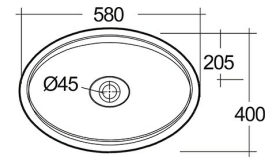

RAK-CLOUD MATT WHITE - CLOCT6000500A

Wash basin | Counter Top

RAK
CERAMICS

Technical specifications

Dimensions: 580 x 400 mm

Weight: 11 Kg

Color: Matt White

Shape of basin: Oval

Suites: [RAK-CLOUD](#)

Code	Name
CLOCT6000500A	RAK-CLOUD WASHBASIN MATT WHITE 58CM

Dimensions: All dimensions in mm tolerance $\pm 5\%$ for below 200mm and $\pm 3\%$ for above 200mm.

Note: Due to a continuing development programme to improve design and performance, the manufacturer reserves all rights to vary specifications without prior information.