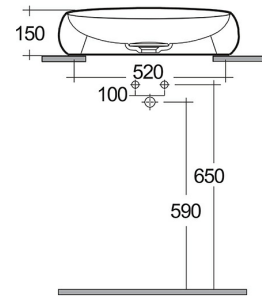

RAK-CLOUD MATT WHITE - CLOCT6000500A

Wash basin | Counter Top

RAK
CERAMICS

Technical specifications

Dimensions: 580 x 400 mm

Weight: 11 Kg

Color: Matt White

Shape of basin: Oval

Suites: [RAK-CLOUD](#)

Code	Name
CLOCT6000500A	RAK-CLOUD WASHBASIN MATT WHITE 58CM

Dimensions: All dimensions in mm tolerance $\pm 5\%$ for below 200mm and $\pm 3\%$ for above 200mm.

Note: Due to a continuing development programme to improve design and performance, the manufacturer reserves all rights to vary specifications without prior information.