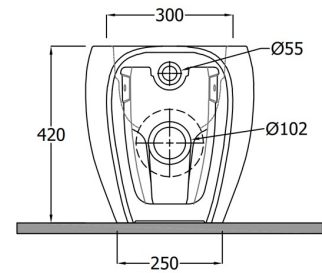

## TECHNICAL SPECIFICATIONS

Suite:	RAK-CLOUD
Type:	Back to Wall
Dimensions:	560 x 400 mm
Weight:	30 Kg
Color:	MATT BLACK - 504
Trap type:	P Trap & S Trap
Trapway type:	Concealed
Seat cover options:	ABS & Urea
Bowl shape:	Oval
Soft close:	yes
Flush Type:	Dual Flush

Code	Name
CLOWC1346504A	RAK-CLOUD WATER CLOSET MATT BLACK P S-TRAP 56CM WITH HIDDEN FIXATIONS
CLOSC3901504	RAK-CLOUD SOFT CLOSE UREA SEAT COVER (504)

Dimensions: All dimensions in mm. Tolerance of vitreous china & fireclay items:  $\pm 5\%$  for below 200mm and  $\pm 3\%$  for above 200mm; for all other items tolerance  $\pm 1\%$ . Note: Due to a continuing development program to improve design and performance, the manufacturer reserves all rights to vary specifications without prior information. Please note accessories are for photographic use only.