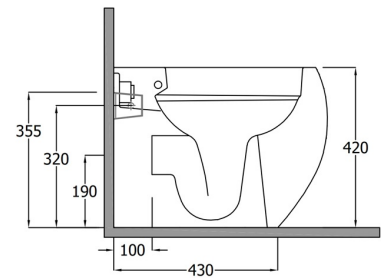

## TECHNICAL SPECIFICATIONS

Suite:	RAK-CLOUD
Type:	Back to Wall
Dimensions:	560 x 400 mm
Weight:	30 Kg
Color:	MATT BLACK - 504
Trap type:	P Trap & S Trap
Trapway type:	Concealed
Seat cover options:	ABS & Urea
Bowl shape:	Oval
Soft close:	yes
Flush Type:	Dual Flush

Code	Name
CLOWC1346504A	RAK-CLOUD WATER CLOSET MATT BLACK P S-TRAP 56CM WITH HIDDEN FIXATIONS
CLOSC3901504	RAK-CLOUD SOFT CLOSE UREA SEAT COVER (504)

Dimensions: All dimensions in mm. Tolerance of vitreous china & fireclay items:  $\pm 5\%$  for below 200mm and  $\pm 3\%$  for above 200mm; for all other items tolerance  $\pm 1\%$ . Note: Due to a continuing development program to improve design and performance, the manufacturer reserves all rights to vary specifications without prior information. Please note accessories are for photographic use only.