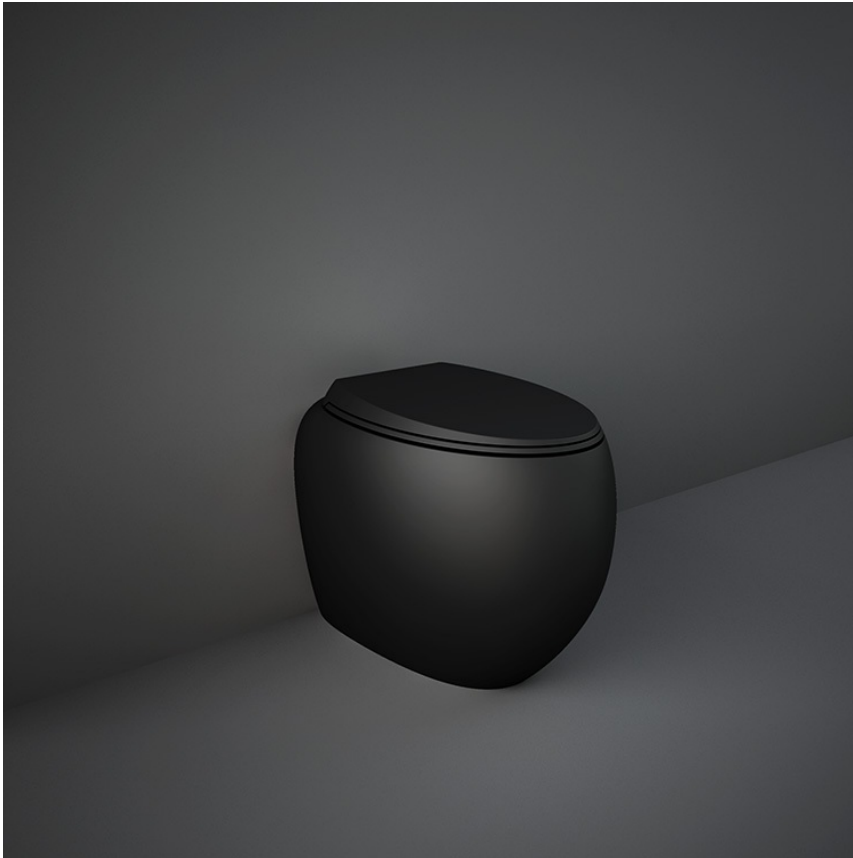

# RAK-CLOUD MATT BLACK W/HIDDEN FIXATIONS

Back to Wall | Water Closet

**RAK**  
CERAMICS

## TECHNICAL SPECIFICATIONS

Suite:	RAK-CLOUD
Type:	Back to Wall
Dimensions:	560 x 400 mm
Weight:	30 Kg
Color:	MATT BLACK - 504
Trap type:	P Trap & S Trap
Trapway type:	Concealed
Seat cover options:	ABS & Urea
Bowl shape:	Oval
Soft close:	yes
Flush Type:	Dual Flush

Code	Name
CLOWC1346504A	RAK-CLOUD WATER CLOSET MATT BLACK P S-TRAP 56CM WITH HIDDEN FIXATIONS
CLOSC3901504	RAK-CLOUD SOFT CLOSE UREA SEAT COVER (504)

Dimensions: All dimensions in mm. Tolerance of vitreous china & fireclay items:  $\pm 5\%$  for below 200mm and  $\pm 3\%$  for above 200mm; for all other items tolerance  $\pm 1\%$ . Note: Due to a continuing development program to improve design and performance, the manufacturer reserves all rights to vary specifications without prior information. Please note accessories are for photographic use only.