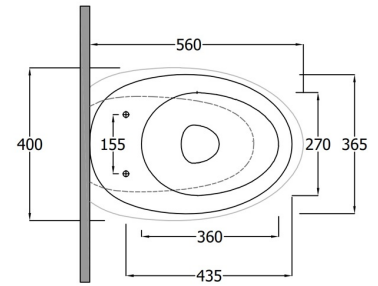

## TECHNICAL SPECIFICATIONS

Suite:	RAK-CLOUD
Type:	Back to Wall
Dimensions:	560 x 400 mm
Weight:	30 Kg
Color:	MATT BLACK - 504
Trap type:	P Trap & S Trap
Trapway type:	Concealed
Seat cover options:	ABS & Urea
Bowl shape:	Oval
Soft close:	yes
Flush Type:	Dual Flush

Code	Name
CLOWC1346504A	RAK-CLOUD WATER CLOSET MATT BLACK P S-TRAP 56CM WITH HIDDEN FIXATIONS
CLOSC3901504	RAK-CLOUD SOFT CLOSE UREA SEAT COVER (504)

Dimensions: All dimensions in mm. Tolerance of vitreous china & fireclay items:  $\pm 5\%$  for below 200mm and  $\pm 3\%$  for above 200mm; for all other items tolerance  $\pm 1\%$ . Note: Due to a continuing development program to improve design and performance, the manufacturer reserves all rights to vary specifications without prior information. Please note accessories are for photographic use only.