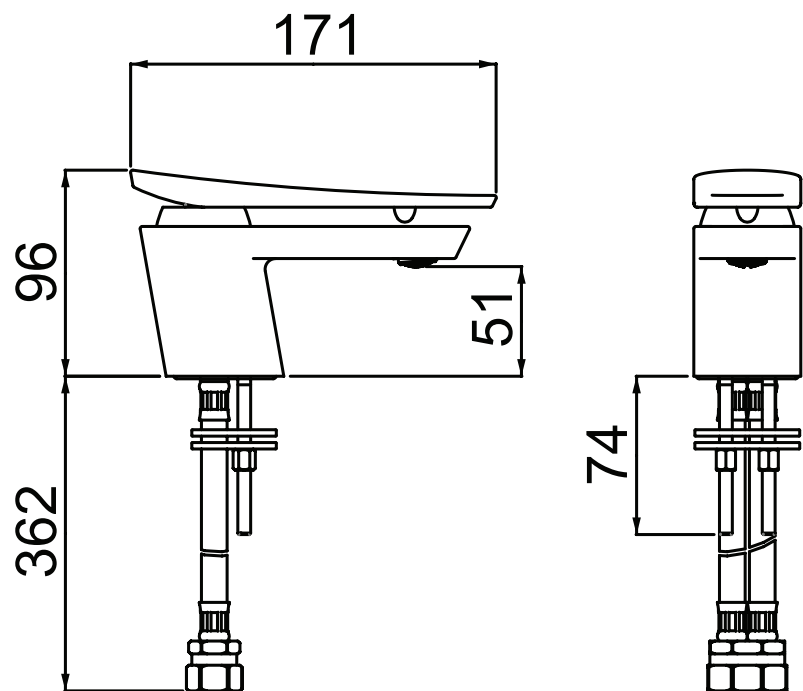

### Specification

<b>Style:</b>	Contemporary
<b>Product Type:</b>	Taps
<b>Finish/Colour:</b>	Chrome
<b>Main Construction Material:</b>	Brass
<b>Mount Type:</b>	Deck
<b>Handle Type:</b>	Single Lever
<b>Connection Inlet:</b>	1/2" BSP
<b>Number of Tap Holes Required:</b>	1
<b>Valve/Cartridge Type:</b>	35mm Cartridge
<b>Plumbing System Suitability</b>	All, preferably balanced
<b>Working Pressure Range:</b>	Min 0.2 bar, Max 5.0 bar
<b>Maximum Hot Water Temperature: °c</b>	65
<b>Maximum Dynamic Pressure: (bar)</b>	5
<b>Maximum Static Pressure: (bar)</b>	10
<b>Flow Type:</b>	Single Flow
<b>Flow Rate: (l/min @ 3 bar)</b>	22.1
<b>Connection Outlet:</b>	
<b>Isolation Included:</b>	No

### Dimensions (measurements in mm)