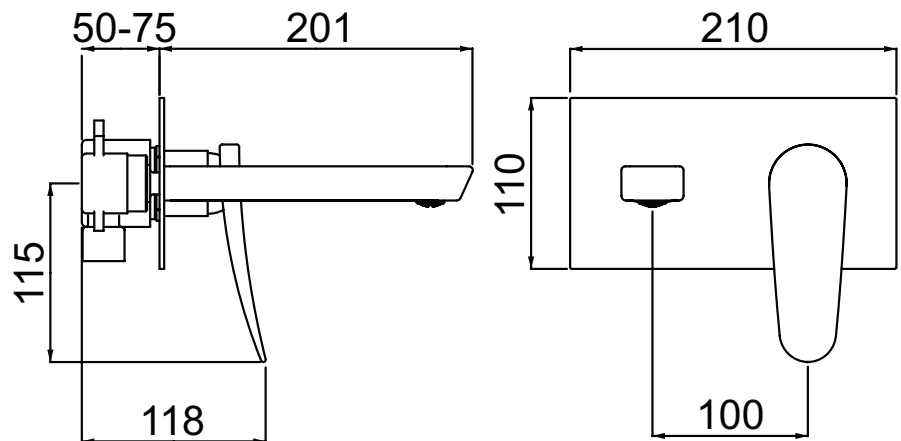

### Specification

Style:	Contemporary
Product Type:	Bathroom Taps
Finish/Colour:	Chrome
Main Construction Material:	Brass
Mount Type:	Wall Mounted
Handle Type:	Single Lever
Connection Inlet:	3/4" BSP
Number of Tap Holes Required:	2
Valve/Cartridge Type:	35mm Cartridge
Plumbing System Suitability	High Pressure Systems Only
Working Pressure Range:	Min 1.0, Max 5.0 Bar
Maximum Hot Water Temperature: °c	65
Maximum Dynamic Pressure: (bar)	5
Maximum Static Pressure: (bar)	10
Flow Type:	Single Flow
Flow Rate: (l/min @ 3 bar)	11
Connection Outlet:	
Isolation Included:	No

### Dimensions (measurements in mm)