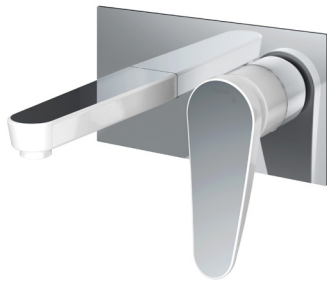

## CLARET Tap Range Claret Wall Mounted Basin Mixer Chrome

### Features:

- Ceramic Cartridge
- Supplied with metal handles
- 35mm Cartridge

### Specification

Style:	Contemporary
Product Type:	Bathroom Taps
Finish/Colour:	Chrome
Main Construction Material:	Brass
Mount Type:	Wall Mounted
Handle Type:	Single Lever
Connection Inlet:	3/4" BSP
Number of Tap Holes Required:	2
Valve/Cartridge Type:	35mm Cartridge
Plumbing System Suitability	High Pressure Systems Only
Working Pressure Range:	Min 1.0, Max 5.0 Bar
Maximum Hot Water Temperature: °c	65
Maximum Dynamic Pressure: (bar)	5
Maximum Static Pressure: (bar)	10
Flow Type:	Single Flow
Flow Rate: (l/min @ 3 bar)	11
Connection Outlet:	
Isolation Included:	No