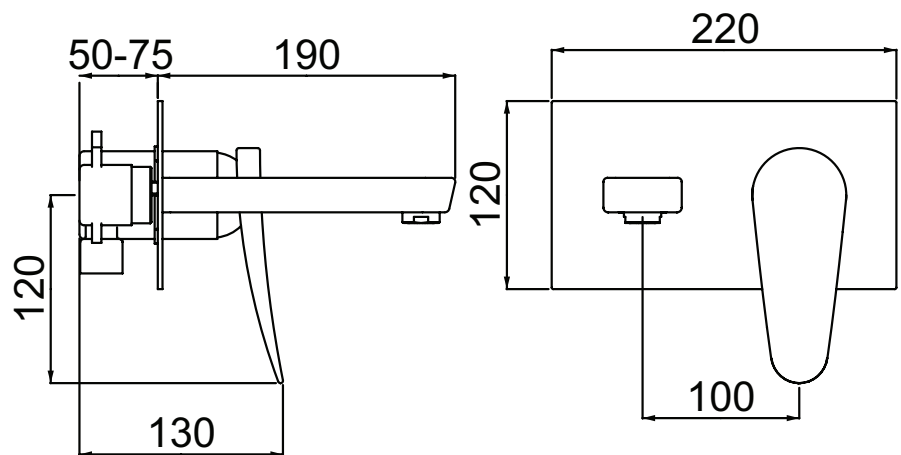

### Specification

Style:	Contemporary
Product Type:	Bathroom Taps
Finish/Colour:	White & Chrome
Main Construction Material:	Brass
Mount Type:	Wall Mounted
Handle Type:	Single Lever
Connection Inlet:	3/4" BSP
Number of Tap Holes Required:	2
Valve/Cartridge Type:	45mm Cartridge
Plumbing System Suitability	All
Working Pressure Range:	Min 0.3 Bar, Max 5.0 Bar
Maximum Hot Water Temperature: °c	65
Maximum Dynamic Pressure: (bar)	5
Maximum Static Pressure: (bar)	10
Flow Type:	Single Flow
Flow Rate: (l/min @ 3 bar)	35
Connection Outlet:	
Isolation Included:	No

### Dimensions (measurements in mm)