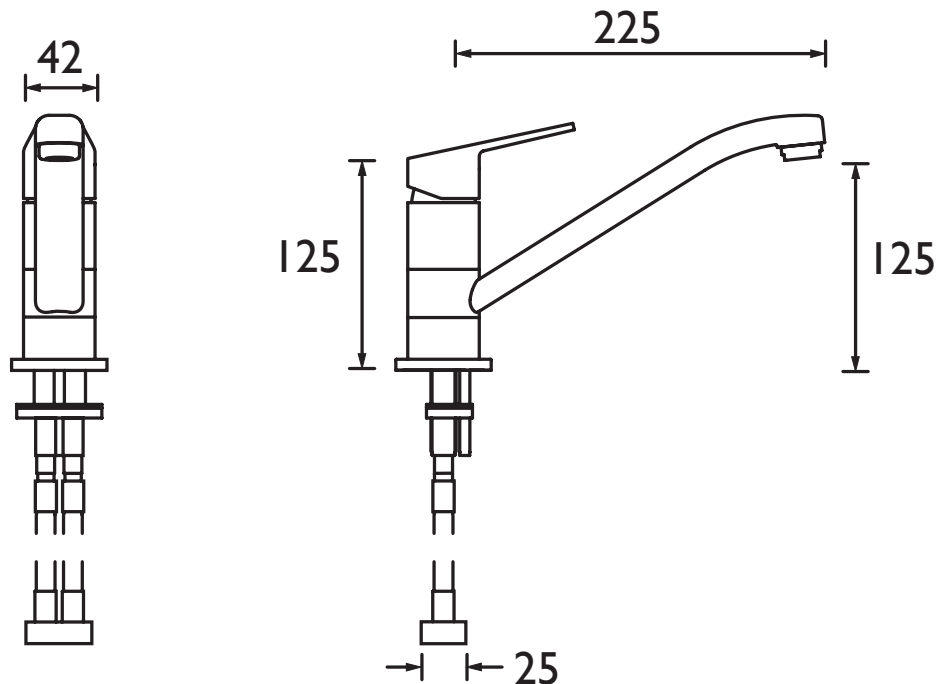

CNN EFSNK C

CINNAMON Tap Range Cinnamon Easyfit Monobloc Sink Mixer Chrome

Features:

- Metal Backnuts
- Ceramic Disc
- Easyfit

Product Certifications:

WRAS Certificate No: 1312020
WRAS Expiry Date: 31/12/2018

For more products, visit our website:

Specification

Style:	Contemporary
Product Type:	Kitchen Taps
Finish/Colour:	Chrome
Main Construction Material:	Brass
Mount Type:	Deck
Handle Type:	Lever
Connection Inlet:	1/2" BSP Flexible Tails
Number of Tap Holes Required:	1
Valve/Cartridge Type:	35mm Cartridge
Plumbing System Suitability	All, preferably balanced
Working Pressure Range:	Min 0.5 Bar, Max 5.0 Bar
Maximum Hot Water Temperature: °c	65
Maximum Dynamic Pressure: (bar)	5
Maximum Static Pressure: (bar)	10
Flow Type:	Single Flow
Flow Rate: (l/min @ 3 bar)	26
Connection Outlet:	
Isolation Included:	Yes

Dimensions (measurements in mm)

Flow Rates (l/min)

System Pressure (bar)	0.5	1	2	3	4	5
CNN EFSNK C	10.6	15.5	21.8	26	30	33.6

TECHNICAL DATA SHEET

BRISTAN

TAPS & SHOWERS

D5