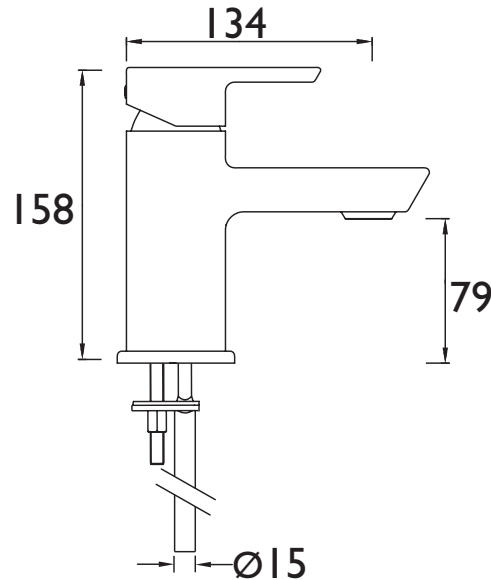

## COBALT Tap Range Cobalt 1 Hole Bath Filler Chrome

### Specification

<b>Style:</b>	Contemporary
<b>Product Type:</b>	Bathroom Tap
<b>Finish/Colour:</b>	Chrome
<b>Main Construction Material:</b>	Brass
<b>Mount Type:</b>	Deck Mounted
<b>Handle Type:</b>	Square
<b>Connection Inlet:</b>	M16 x 15mm Copper Tails
<b>Connection Outlet:</b>	N/A
<b>Number of Tap Holes:</b>	1
<b>Valve/Cartridge Type:</b>	45mm Cartridge
<b>Plumbing System Requirements:</b>	All, Preferably Balanced
<b>Working Pressure Range:</b>	Min 0.2bar, Max 5.0bar
<b>Maximum Hot Water Temperature: °C</b>	65
<b>Maximum Dynamic Pressure: (bar)</b>	5
<b>Maximum Static Pressure: (bar)</b>	10
<b>Flow Type:</b>	Single
<b>Flow Rate: (l/min @ 3 bar)</b>	52.4
<b>Isolation Included:</b>	No

### Dimensions (measurements in mm)