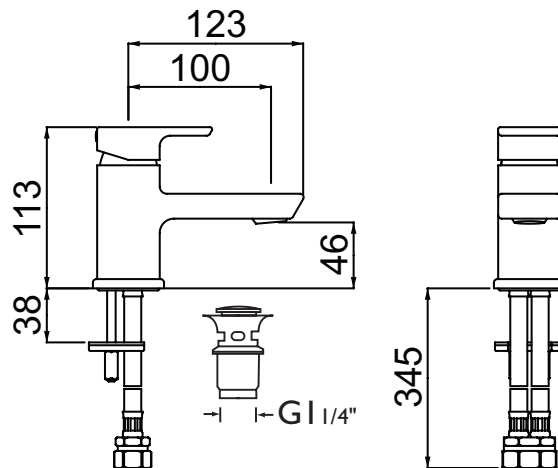

COB BAS C

COBALT Tap Range Cobalt Basin Mixer Chrome

Features:

- Flexi Tails
- Metal Fixing Nut
- Ceramic Cartridge

Product Certifications:

WRAS Certificate No: 1503953
WRAS Expiry Date: 31/03/2020

For more products, visit our website:

Specification

Style:	Contemporary
Product Type:	Bathroom Taps
Finish/Colour:	Chrome
Main Construction Material:	Brass
Mount Type:	Deck
Handle Type:	Lever
Connection Inlet:	M10 x 15mm Flexible Tails
Number of Tap Holes Required:	1
Valve/Cartridge Type:	35mm Ceramic Cartridge
Plumbing System Suitability	All
Working Pressure Range:	Min 0.3 Bar, Max 5.0 Bar
Maximum Hot Water Temperature: °c	60
Maximum Dynamic Pressure: (bar)	5
Maximum Static Pressure: (bar)	10
Flow Type:	Single Flow
Flow Rate: (l/min @ 3 bar)	43.5
Connection Outlet:	
Isolation Included:	No

Dimensions (measurements in mm)

Flow Rates (l/min)

System Pressure (bar)	0.5	1	2	3	4	5
COB BAS C	16.6	24.9	35.4	43.5	49.8	56.2

**TECHNICAL
DATA
SHEET**

BRISTAN
TAPS & SHOWERS

D2