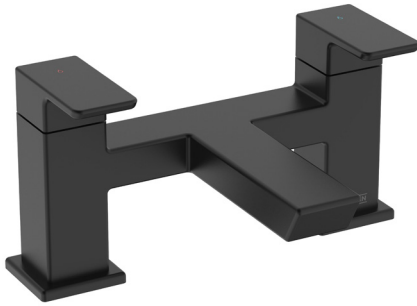

# COB BF BLK

## COBALT Tap Range Cobalt Bath Filler Tap Black

### Features:

- Long life 1/4 turn ceramic disc valves for added durability and smooth control.
- Robust metal fixing nut to secure the tap in place reducing the risk of loosening over time.
- On-trend matt black finish to make a statement in your bathroom.
- 10 year parts and 1 year labour guarantee for peace of mind.
- Also available in other finishes.

### Specification

Product Type:	Bathroom Tap
Main Construction Material:	Brass
Mount Type:	Deck
Handle Type:	Square
Connection Inlet:	3/4" BSP
Connection Outlet:	M24 Flow Straightener
Number of Tap Holes:	2
Valve/Cartridge Type:	3/4" Ceramic Disc Valve - 1/4 turn
Plumbing System Requirements:	Suitable for all plumbing systems
Minimum Dynamic Pressure (bar):	0.3 bar
Maximum Dynamic Pressure (bar):	5 bar
Maximum Hot Water Temperature °C:	60°C
Maximum Static Pressure (bar):	10 bar
Flow Type:	Single
Isolation Included:	No