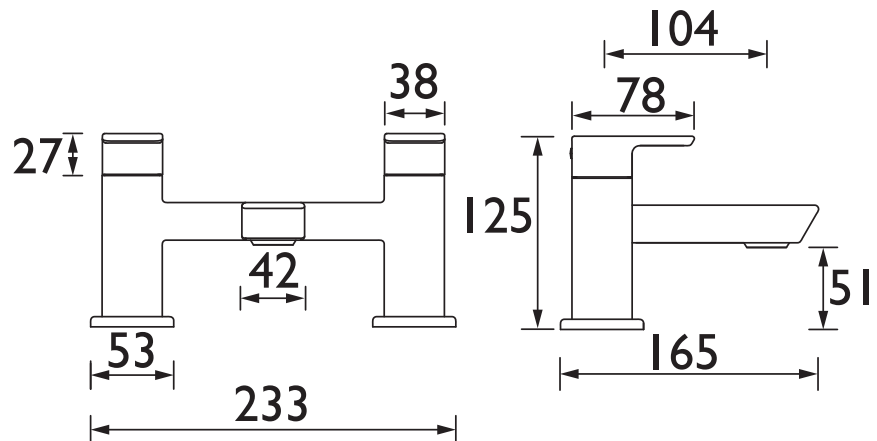

### Specification

Product Type:	Bathroom Tap
Main Construction Material:	Brass
Mount Type:	Deck
Handle Type:	Square
Connection Inlet:	3/4" BSP
Connection Outlet:	M24 Flow Straightener
Number of Tap Holes:	2
Valve/Cartridge Type:	3/4" Ceramic Disc Valve - 1/4 turn
Plumbing System Requirements:	Suitable for all plumbing systems
Minimum Dynamic Pressure (bar):	0.3 bar
Maximum Dynamic Pressure (bar):	5 bar
Maximum Hot Water Temperature °C:	60°C
Maximum Static Pressure (bar):	10 bar
Flow Type:	Single
Isolation Included:	No

### Dimensions (measurements in mm)