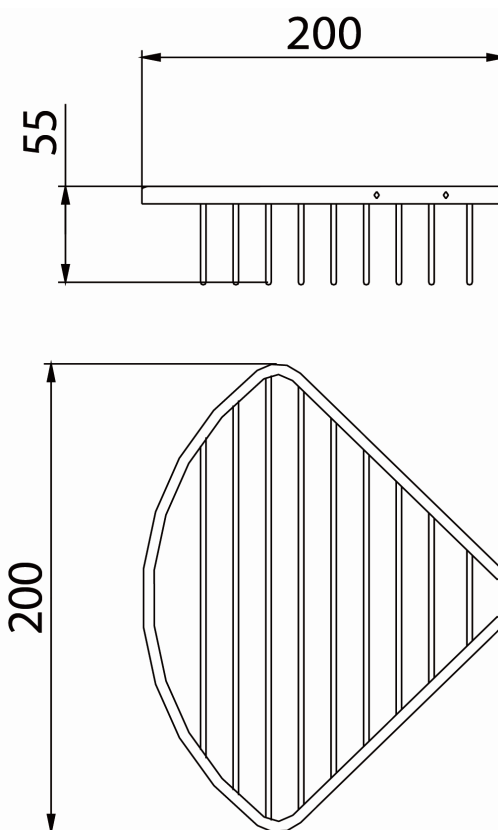

### Dimensions (measurements in mm)

TECHNICAL  
DATA  
SHEET

**BRISTAN**  
TAPS & SHOWERS

D3