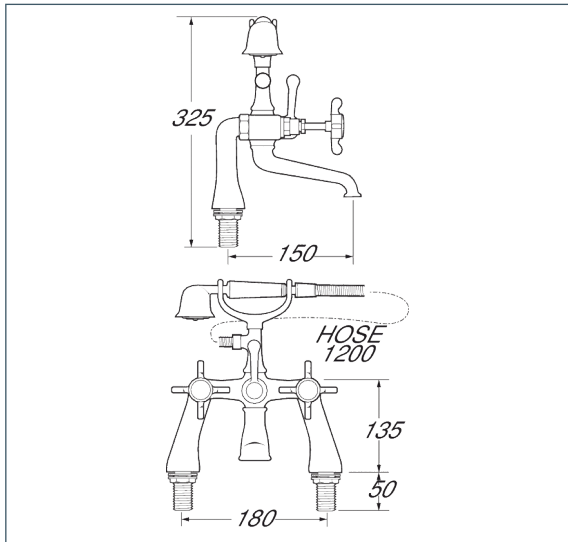

Coronation

Coronation pillar mounted bath shower mixer

Product Code: CR23

Finish: Chrome

Features

- Construction: Brass & Resin
- Valve/Cartridge type: Standard
- Supply: Suitable for high pressure only
- Working Pressures: 0.5 - 5.0 bar
- Inlet connections: 3/4" BSP

- Comes complete with single mode shower kit and wall bracket
- Products can be wall mounted or deck mounted
- Single mode handset

*Please refer to website for full warranty details.

Flow (Bar - l/min, open outlet)

Spout

Flow 0.1	Flow 0.3	Flow 0.5	Flow 1.0	Flow 2.0	Flow 3.0	Flow 4.0	Flow 5.0
5	11.5	16	18	25	36	39	43

Handset

2.5	5	9	13	15	19	21	23
-----	---	---	----	----	----	----	----

2009317

2008724