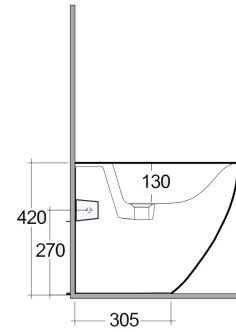

# RAK-DES - DESBD2015AWHA - W/HIDDEN FIXATIONS

Bidets | Back To Wall

**RAK**  
CERAMICS

## TECHNICAL SPECIFICATIONS

Suite:	RAK-DES
Type:	Back To Wall
Dimensions:	520 x 380 mm
Weight:	24 Kg
Color:	Alpine White

Code	Name
DESBD2015AWHA	RAK-DES BACK TO WALL BIDET 52 CM

24.0 Kg.

Dimensions: All dimensions in mm. Tolerance of vitreous china & fireclay items:  $\pm 5\%$  for below 200mm and  $\pm 3\%$  for above 200mm; for all other items tolerance  $\pm 1\%$ . Note: Due to a continuing development program to improve design and performance, the manufacturer reserves all rights to vary specifications without prior information. Please note accessories are for photographic use only.