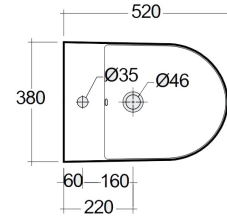

# RAK-DES - DESBD2015AWHA - W/HIDDEN FIXATIONS

Bidets | Back To Wall

**RAK**  
CERAMICS

## TECHNICAL SPECIFICATIONS

Suite:	RAK-DES
Type:	Back To Wall
Dimensions:	520 x 380 mm
Weight:	24 Kg
Color:	Alpine White

Code	Name
DESBD2015AWHA	RAK-DES BACK TO WALL BIDET 52 CM

24.0 Kg.

Dimensions: All dimensions in mm. Tolerance of vitreous china & fireclay items:  $\pm 5\%$  for below 200mm and  $\pm 3\%$  for above 200mm; for all other items tolerance  $\pm 1\%$ . Note: Due to a continuing development program to improve design and performance, the manufacturer reserves all rights to vary specifications without prior information. Please note accessories are for photographic use only.