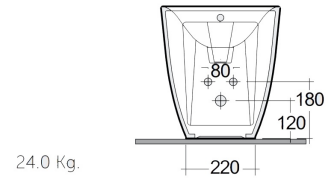

# RAK-DES - DESBD2015AWHA - W/HIDDEN FIXATIONS

Bidets | Back To Wall

**RAK**  
CERAMICS

## TECHNICAL SPECIFICATIONS

Suite:	RAK-DES
Type:	Back To Wall
Dimensions:	520 x 380 mm
Weight:	24 Kg
Color:	Alpine White

Code	Name
DESBD2015AWHA	RAK-DES BACK TO WALL BIDET 52 CM

24.0 Kg.

Dimensions: All dimensions in mm. Tolerance of vitreous china & fireclay items:  $\pm 5\%$  for below 200mm and  $\pm 3\%$  for above 200mm; for all other items tolerance  $\pm 1\%$ . Note: Due to a continuing development program to improve design and performance, the manufacturer reserves all rights to vary specifications without prior information. Please note accessories are for photographic use only.