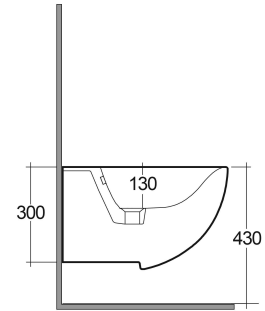

# RAK-DES - DESBD2101AWHA - W/HIDDEN FIXATIONS

Bidets | Wall Hung

**RAK**  
CERAMICS

## TECHNICAL SPECIFICATIONS

Suite:	RAK-DES
Type:	Wall Hung
Dimensions:	520 x 380 mm
Weight:	20 Kg
Color:	Alpine White

Code	Name
DESD2101AWHA	RAK-DES WALL HUNG BIDET 52 CM

Dimensions: All dimensions in mm. Tolerance of vitreous china & fireclay items:  $\pm 5\%$  for below 200mm and  $\pm 3\%$  for above 200mm; for all other items tolerance  $\pm 1\%$ . Note: Due to a continuing development program to improve design and performance, the manufacturer reserves all rights to vary specifications without prior information. Please note accessories are for photographic use only.