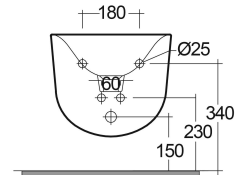

# RAK-DES - DESBD2101AWHA - W/HIDDEN FIXATIONS

Bidets | Wall Hung

**RAK**  
CERAMICS

## TECHNICAL SPECIFICATIONS

Suite:	RAK-DES
Type:	Wall Hung
Dimensions:	520 x 380 mm
Weight:	20 Kg
Color:	Alpine White

Code	Name
DESD2101AWHA	RAK-DES WALL HUNG BIDET 52 CM

Dimensions: All dimensions in mm. Tolerance of vitreous china & fireclay items:  $\pm 5\%$  for below 200mm and  $\pm 3\%$  for above 200mm; for all other items tolerance  $\pm 1\%$ . Note: Due to a continuing development program to improve design and performance, the manufacturer reserves all rights to vary specifications without prior information. Please note accessories are for photographic use only.