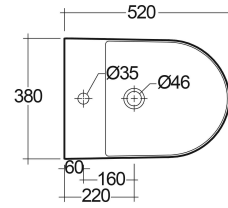

# RAK-DES - DESBD2101AWHA - W/HIDDEN FIXATIONS

Bidets | Wall Hung

**RAK**  
CERAMICS

## TECHNICAL SPECIFICATIONS

Suite:	RAK-DES
Type:	Wall Hung
Dimensions:	520 x 380 mm
Weight:	20 Kg
Color:	Alpine White

Code	Name
DESD2101AWHA	RAK-DES WALL HUNG BIDET 52 CM

Dimensions: All dimensions in mm. Tolerance of vitreous china & fireclay items:  $\pm 5\%$  for below 200mm and  $\pm 3\%$  for above 200mm; for all other items tolerance  $\pm 1\%$ . Note: Due to a continuing development program to improve design and performance, the manufacturer reserves all rights to vary specifications without prior information. Please note accessories are for photographic use only.