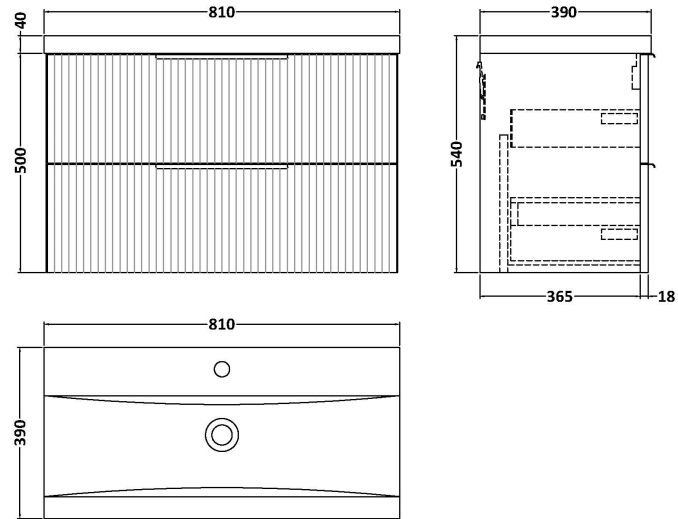

Sales Code: DFF1495A

Description: 800 W/H 2-Drawer Vanity & Basin 1

Packaging Details

Barcode: 5056462678924