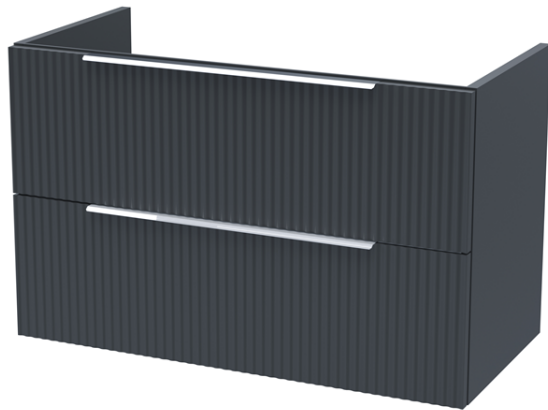

Sales Code: DFF1495A

Description: 800 W/H 2-Drawer Vanity & Basin 1

### Packaging Details

Barcode: 5056462678924

Sales Code: FLU1495

Description: 800 W/H 2-Drawer Unit

### Product Dimensions

Height (mm):	500
Width (mm):	800
Depth (mm):	383
Nett Weight (kg):	24.5