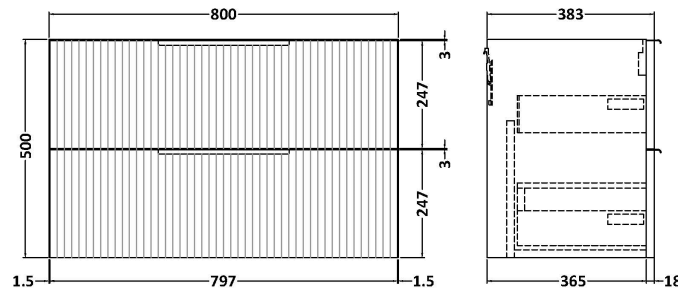

### Product Dimensions

Height (mm):	500
Width (mm):	800
Depth (mm):	383
Nett Weight (kg):	24.5

### Packaging Dimensions

Height (mm):	520
Width (mm):	820
Depth (mm):	405
Gross Weight (kg):	25

### Outer Box Dimensions (If Applicable)

Height (mm):	
Width (mm):	
Depth (mm):	
Gross Weight (kg):	
Barcode:	5056462661070

### Packaging Dimensions

Height (mm):	210
Width (mm):	410
Depth (mm):	830
Gross Weight (kg):	15