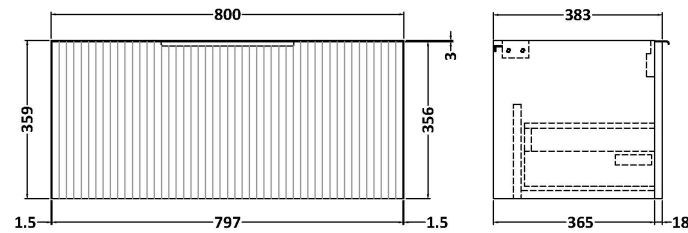

Sales Code: DFF1496A

Description: 800 W/H Single Drawer Vanity & Basin 1

Packaging Details

Barcode: 5056462678573

Sales Code: FLU1496

Description: 800 W/H Single Drawer Unit

Product Dimensions

Height (mm):	359
Width (mm):	800
Depth (mm):	383
Nett Weight (kg):	17.5

Packaging Dimensions

Height (mm):	380
Width (mm):	820
Depth (mm):	405
Gross Weight (kg):	18

Packaging Data

Box Colour:	Brown Cardboard Box - Printed
Box Qty:	0
Label Size:	0 x 0
Label Colour:	Not Applicable
Label Qty:	0

Outer Box Dimensions (If Applicable)

Height (mm):	
Width (mm):	
Depth (mm):	
Gross Weight (kg):	
Barcode:	5056462661063

Product Details

Country of Origin:	China
Fitting Instruction:	Yes
CE & UKCA:	
FSC Certified Materials:	Yes
Colour:	Satin Anthracite
Construction Method:	Cam & Wood Dowel
Construction Type:	Rigid
Cabinet Finish:	MFC Painted Gloss
Fascia Finish:	Mdf Painted Gloss
Cabinet Thickness (mm):	16
Fascia Thickness (mm):	18
Drawer Included:	Yes
Drawer Type:	80mm High Metal S/C Inc Galler
No of Shelves:	0
Hinge Type:	Not Applicable
Hinge Included:	No
Adjustable Legs:	No, Not Required
Fixings Included:	Yes
Handle Style:	Modern
Waste Shroud:	Yes
Handle Included:	Yes, Supplied
Handle Type:	D-Shape

Sales Code: NVM015

Description: 800 Mid Edged Basin 1 Th

Product Dimensions

Height (mm):	0
Width (mm):	0
Depth (mm):	0
Nett Weight (kg):	15

Packaging Dimensions

Height (mm):	210
Width (mm):	410
Depth (mm):	830
Gross Weight (kg):	15