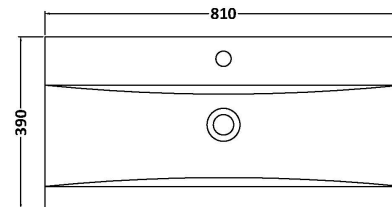

Sales Code: DFF1496A

Description: 800 W/H Single Drawer Vanity & Basin 1

Packaging Details

Barcode: 5056462678573

Sales Code: FLU1496

Description: 800 W/H Single Drawer Unit

Product Dimensions

Height (mm):	359
Width (mm):	800
Depth (mm):	383
Nett Weight (kg):	17.5

Packaging Dimensions

Height (mm):	380
Width (mm):	820
Depth (mm):	405
Gross Weight (kg):	18

Packaging Data

Box Colour:	Brown Cardboard Box - Printed
Box Qty:	0
Label Size:	0 x 0
Label Colour:	Not Applicable
Label Qty:	0

Outer Box Dimensions (If Applicable)

Height (mm):	
Width (mm):	
Depth (mm):	
Gross Weight (kg):	
Barcode:	5056462661063

Product Details

Country of Origin:	China
Fitting Instruction:	Yes
CE & UKCA:	
FSC Certified Materials:	Yes
Colour:	Satin Anthracite
Construction Method:	Cam & Wood Dowel
Construction Type:	Rigid
Cabinet Finish:	MFC Painted Gloss
Fascia Finish:	Mdf Painted Gloss
Cabinet Thickness (mm):	16
Fascia Thickness (mm):	18
Drawer Included:	Yes
Drawer Type:	80mm High Metal S/C Inc Galler
No of Shelves:	0
Hinge Type:	Not Applicable
Hinge Included:	No
Adjustable Legs:	No, Not Required
Fixings Included:	Yes
Handle Style:	Modern
Waste Shroud:	Yes
Handle Included:	Yes, Supplied
Handle Type:	D-Shape

Sales Code: NVM015

Description: 800 Mid Edged Basin 1 Th

Product Dimensions

Height (mm):	0
Width (mm):	0
Depth (mm):	0
Nett Weight (kg):	15

Packaging Dimensions

Height (mm):	210
Width (mm):	410
Depth (mm):	830
Gross Weight (kg):	15