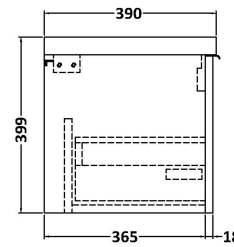

Sales Code: DFF1496A

Description: 800 W/H Single Drawer Vanity & Basin 1

Packaging Details

Barcode: 5056462678573

Sales Code: FLU1496

Description: 800 W/H Single Drawer Unit

Product Dimensions

Height (mm):	359
Width (mm):	800
Depth (mm):	383
Nett Weight (kg):	17.5

Packaging Dimensions

Height (mm):	380
Width (mm):	820
Depth (mm):	405
Gross Weight (kg):	18

Packaging Data

Box Colour:	Brown Cardboard Box - Printed
Box Qty:	0
Label Size:	0 x 0
Label Colour:	Not Applicable
Label Qty:	0

Outer Box Dimensions (If Applicable)

Height (mm):	
Width (mm):	
Depth (mm):	
Gross Weight (kg):	
Barcode:	5056462661063

Product Details

Country of Origin:	China
Fitting Instruction:	Yes
CE & UKCA:	
FSC Certified Materials:	Yes
Colour:	Satin Anthracite
Construction Method:	Cam & Wood Dowel
Construction Type:	Rigid
Cabinet Finish:	MFC Painted Gloss
Fascia Finish:	Mdf Painted Gloss
Cabinet Thickness (mm):	16
Fascia Thickness (mm):	18
Drawer Included:	Yes
Drawer Type:	80mm High Metal S/C Inc Galler
No of Shelves:	0
Hinge Type:	Not Applicable
Hinge Included:	No
Adjustable Legs:	No, Not Required
Fixings Included:	Yes
Handle Style:	Modern
Waste Shroud:	Yes
Handle Included:	Yes, Supplied
Handle Type:	D-Shape

Sales Code: NVM015

Description: 800 Mid Edged Basin 1 Th

Product Dimensions

Height (mm):	0
Width (mm):	0
Depth (mm):	0
Nett Weight (kg):	15

Packaging Dimensions

Height (mm):	210
Width (mm):	410
Depth (mm):	830
Gross Weight (kg):	15