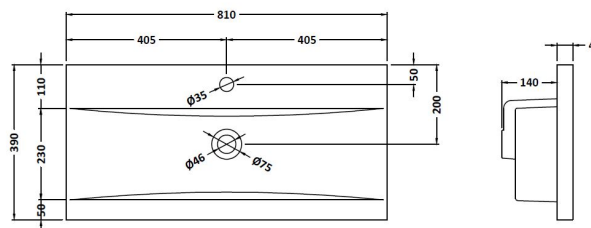

Packaging Dimensions

Height (mm):	380
Width (mm):	820
Depth (mm):	405
Gross Weight (kg):	18

Packaging Data

Box Colour:	Brown Cardboard Box - Printed
Box Qty:	0
Label Size:	0 x 0
Label Colour:	Not Applicable
Label Qty:	0

Outer Box Dimensions (If Applicable)

Height (mm):	
Width (mm):	
Depth (mm):	
Gross Weight (kg):	
Barcode:	5056462661063

Product Details

Country of Origin:	China
Fitting Instruction:	Yes
CE & UKCA:	
FSC Certified Materials:	Yes
Colour:	Satin Anthracite
Construction Method:	Cam & Wood Dowel
Construction Type:	Rigid
Cabinet Finish:	MFC Painted Gloss
Fascia Finish:	Mdf Painted Gloss
Cabinet Thickness (mm):	16
Fascia Thickness (mm):	18
Drawer Included:	Yes
Drawer Type:	80mm High Metal S/C Inc Galler
No of Shelves:	0
Hinge Type:	Not Applicable
Hinge Included:	No
Adjustable Legs:	No, Not Required
Fixings Included:	Yes
Handle Style:	Modern
Waste Shroud:	Yes
Handle Included:	Yes, Supplied
Handle Type:	D-Shape

Sales Code: NVM015

Description: 800 Mid Edged Basin 1 Th

Product Dimensions

Height (mm):	0
Width (mm):	0
Depth (mm):	0
Nett Weight (kg):	15

Packaging Dimensions

Height (mm):	210
Width (mm):	410
Depth (mm):	830
Gross Weight (kg):	15

Packaging Data

Box Colour:	Brown Cardboard Box
Box Qty:	0
Label Size:	0 x 0
Label Colour:	White Label
Label Qty:	0

Outer Box Dimensions (If Applicable)

Height (mm):	
Width (mm):	
Depth (mm):	
Gross Weight (kg):	
Barcode:	5055369043422