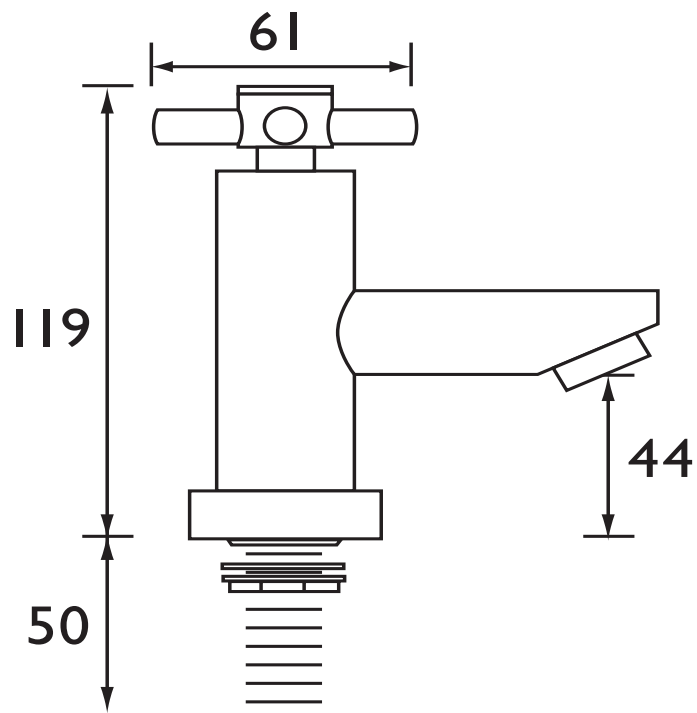

### Specification

Style:	Contemporary
Product Type:	Bathroom Taps
Finish/Colour:	Chrome
Main Construction Material:	Brass
Mount Type:	Deck
Handle Type:	Cross Head
Connection Inlet:	1/2" BSP
Number of Tap Holes Required:	2
Valve/Cartridge Type:	1/2" Ceramic Disc Valve
Plumbing System Suitability	All
Working Pressure Range:	Min 0.2 bar - Max 5 Bar
Maximum Hot Water Temperature: °c	65
Maximum Dynamic Pressure: (bar)	5 bar
Maximum Static Pressure: (bar)	10
Flow Type:	Single Flow
Flow Rate: (l/min @ 3 bar)	10
Connection Outlet:	M18 Flow Straightner
Isolation Included:	No

### Dimensions (measurements in mm)

### Flow Rates (l/min)

System Pressure (bar)	0.2	0.5	1	2	3	5
DX 1/2 C	2.7	4.2	5.8	8.2	10	12.9

TECHNICAL  
DATA  
SHEET

**BRISTAN**  
TAPS & SHOWERS

D3