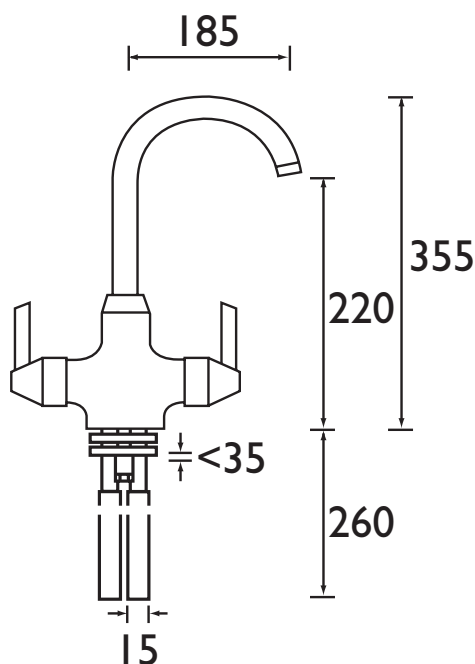

### Product Certifications:

Also available from the EasyFit Tap Range is:

### Specification

Style:	Contemporary
Product Type:	Kitchen Taps
Finish/Colour:	Chrome
Main Construction Material:	Brass
Mount Type:	Deck Mounted
Handle Type:	Lever
Connection Inlet:	1/2" BSP Flexible Tails
Number of Tap Holes Required:	1
Valve/Cartridge Type:	1/2" Ceramic Disc Valves
Plumbing System Suitability	All
Working Pressure Range:	Min 0.2 Bar, Max 5.0 Bar
Maximum Hot Water Temperature: °c	65
Maximum Dynamic Pressure: (bar)	5
Maximum Static Pressure: (bar)	10
Flow Type:	Single Flow
Flow Rate: (l/min @ 3 bar)	36.7
Connection Outlet:	M22 Aerator
Isolation Included:	Yes

### Dimensions (measurements in mm)