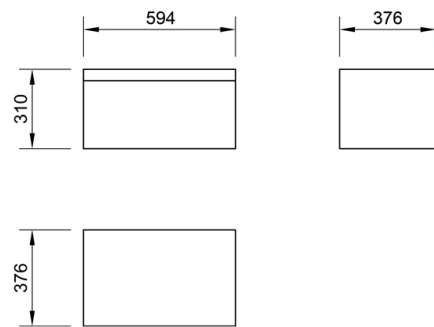

ECHO 600X380MM WHITE BASIN

Category:	furniture	Code:	EC60BAS
Guarantee:	10 years manufacturing	Range:	Echo
Type:	furniture basin		
Weight:	12.3		

Dimensions are in millimetres except thread sizes which are BSP imperial.