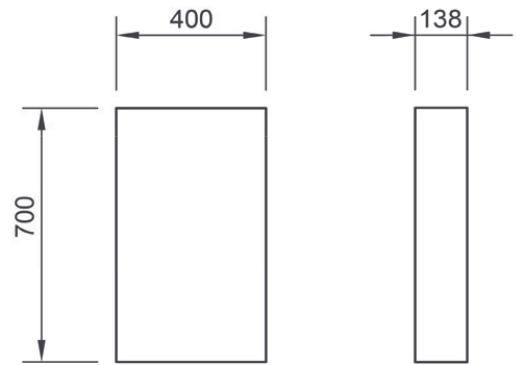

TECHNICAL DATA SHEET

ECHO SINGLE DOOR 400 X 700MM MIRROR CABINET IN WHITE GLOSS

Category:	mirrors	Code:	ECSDMC40WG
Guarantee:	TBC	Range:	Echo
Type:	mirrors and mirror cabinets		

Dimensions are in millimetres except thread sizes which are BSP imperial.