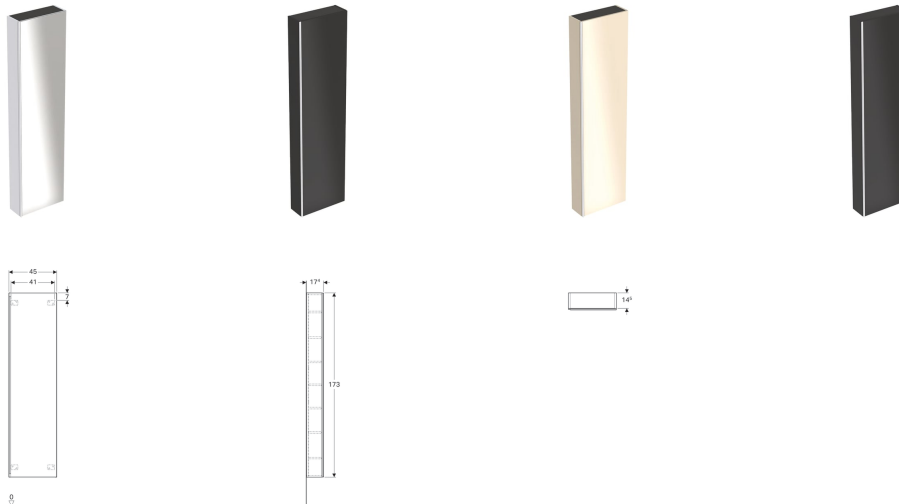

Geberit Acanto tall cabinet with one door

Characteristics

- With two fixed shelves

Scope of delivery

- Fastening material

Technical data

Material | High-compressed three-layer chipboard

Art. no.	Surface / colour	B	H	T
500.637.01.1	Body: high-gloss coated / white Doors: shiny glass / white	45 cm	173 cm	17.4 cm
500.637.JK.1	Body: matt coated / lava Doors: shiny glass / lava	45 cm	173 cm	17.4 cm
500.637.JL.1	Body: matt coated / sand grey Doors: shiny glass / sand grey	45 cm	173 cm	17.4 cm
500.637.16.7	Body: matt coated / black Drawers: shiny glass / black	45 cm	173 cm	17.4 cm

Accessories

- Geberit Group towel hook