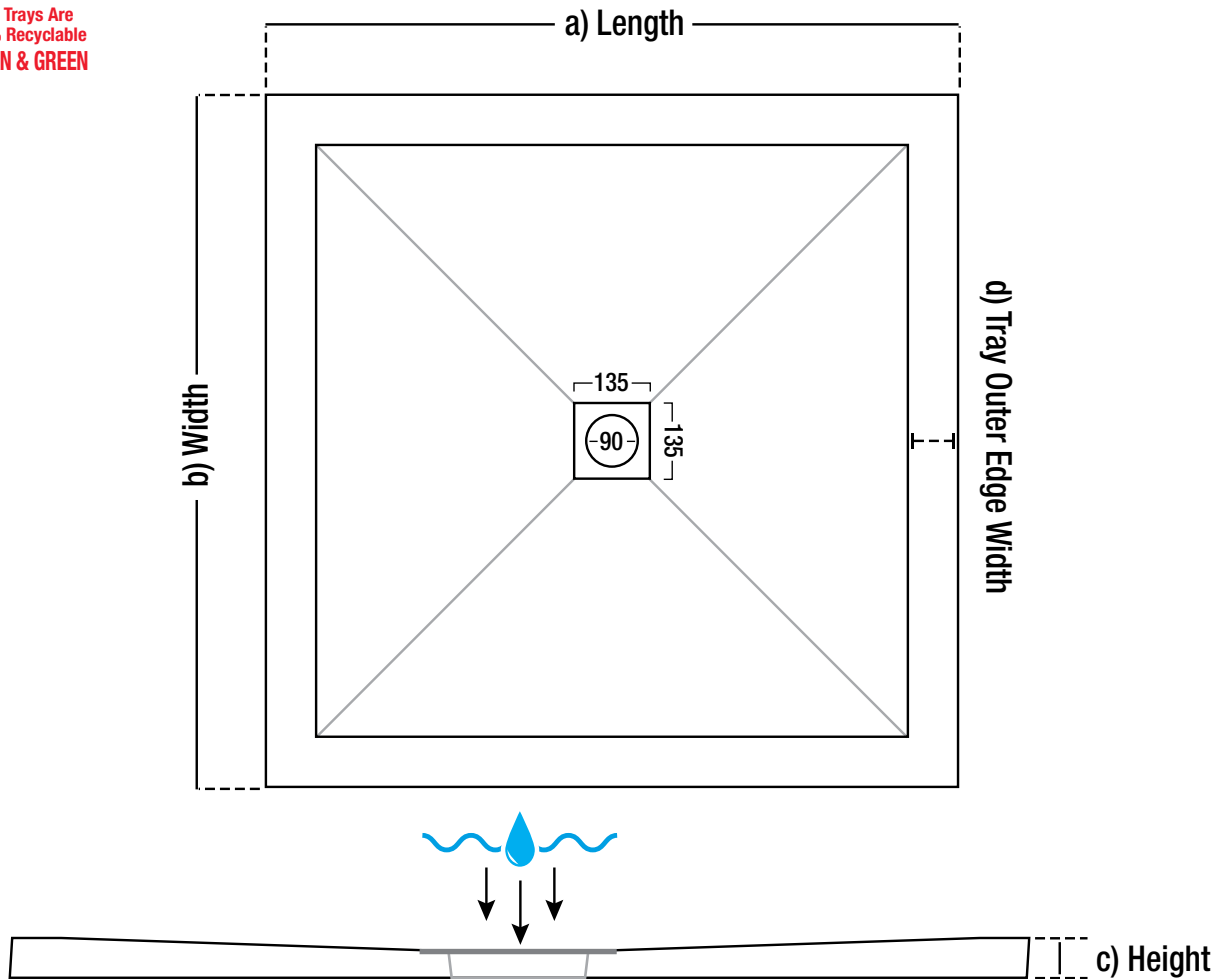

# 25mm - SQUARE ULTRA LOW PROFILE

ALL WASTE HOLE POSITIONS ARE CENTER POINT OF THE SHOWER TRAY

## 25mm - SQUARE ULTRA LOW PROFILE

Dimensions are for the TM25 Shower Trays

All measurements are in millimetres (mm)

a - Length (actual size mm)	b - Width (actual size mm)	c - Height Tray heights vary (mm)	d - Outer Edge (mm)	Weight (kg)
800 (798)	800 (798)	24 - 27	60	30
900 (898)	900 (898)	24 - 27	60	34

## 25mm - RECTANGLE ULTRA LOW PROFILE

Dimensions are for the TM25 Shower Trays

All measurements are in millimetres (mm)

a - Length (actual size mm)	b - Width (actual size mm)	c - Height Tray heights vary (mm)	d - Outer Edge (mm)	Weight (kg)
1000 (998)	760 (758)	24 - 27	60	33
1000 (998)	800 (798)	24 - 27	60	35
1000 (998)	900 (898)	24 - 27	60	36
1100 (1098)	800 (798)	24 - 27	60	36
1100 (1098)	900 (898)	24 - 27	60	38
1200 (1198)	700 (698)	24 - 27	60	36
1200 (1198)	760 (758)	24 - 27	60	37
1200 (1198)	800 (798)	24 - 27	60	38
1200 (1198)	900 (898)	24 - 27	60	42
1400 (1398)	760 (758)	24 - 27	60	44
1400 (1398)	800 (798)	24 - 27	60	45

## 25mm - RECTANGLE ULTRA LOW PROFILE

Dimensions are for the TM25 Shower Trays

All measurements are in millimetres (mm)

a - Length (actual size mm)	b - Width (actual size mm)	c - Height Tray heights vary (mm)	d - Outer Edge (mm)	Weight (kg)
1400 (1398)	900 (898)	24 - 27	60	47
1500 (1498)	760 (758)	24 - 27	60	48
1500 (1498)	800 (798)	24 - 27	60	50
1500 (1498)	900 (898)	24 - 27	60	57
1600 (1598)	760 (758)	24 - 27	60	48
1600 (1598)	800 (798)	24 - 27	60	50
1600 (1598)	900 (898)	24 - 27	60	58
1700 (1698)	700 (698)	24 - 27	60	53
1700 (1698)	760 (758)	24 - 27	60	55
1700 (1698)	800 (798)	24 - 27	60	61
1700 (1698)	900 (898)	24 - 27	60	66