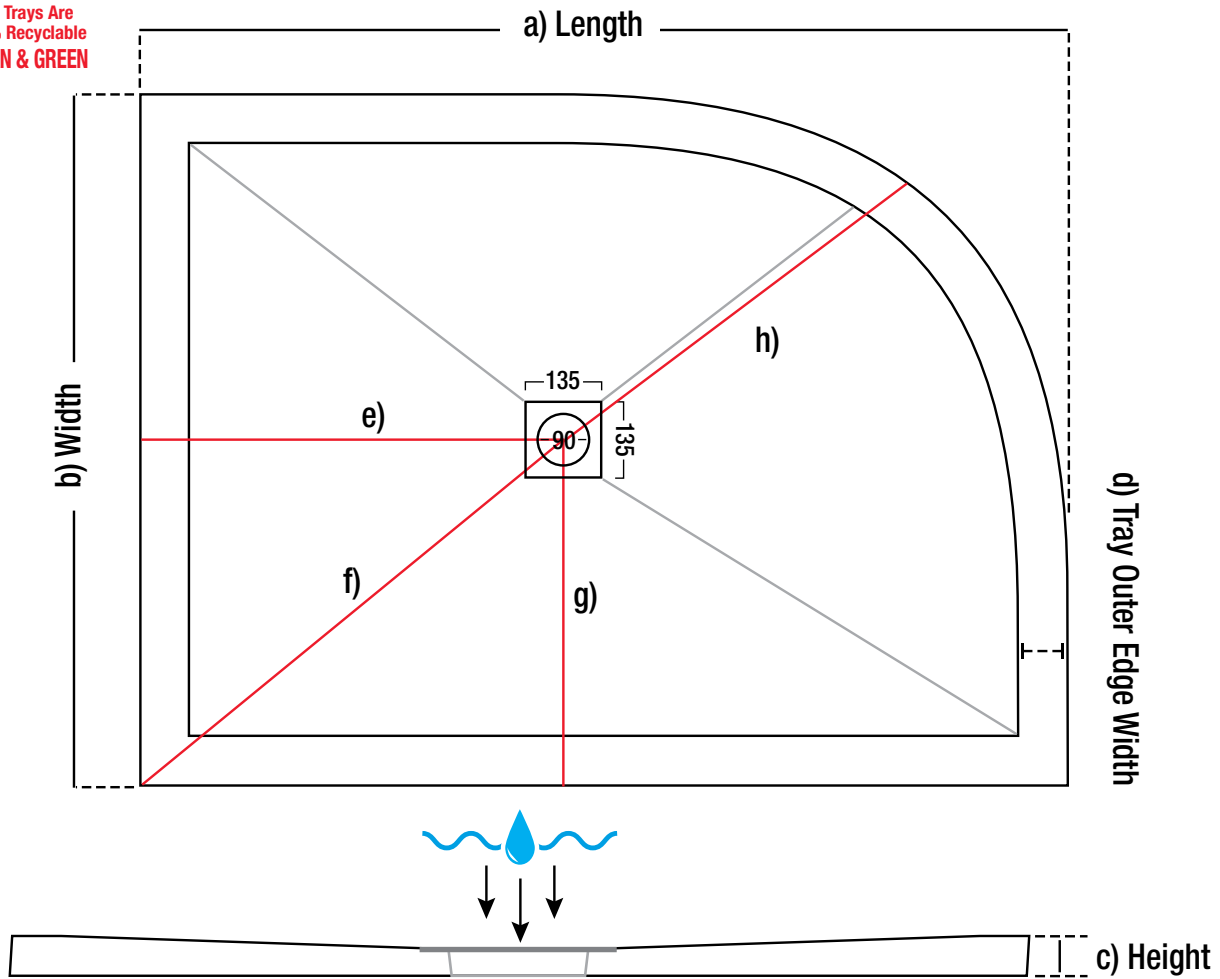

25mm - QUADRANT ULTRA LOW PROFILE

ALL WASTE HOLE POSITIONS ARE CENTER POINT OF THE SHOWER TRAY.

25mm - QUADRANT ULTRA LOW PROFILE

Dimensions are for the TM25 Shower Trays

All measurements are in millimetres (mm)

a - Length (actual size mm)	b - Width (actual size mm)	c - Height Tray heights vary (mm)	d - Outer Edge (mm)	e	f	g	h	Weight (kg)
800 (798)	800 (798)	24 - 27	60	400	565	400	340	30
900 (898)	900 (898)	24 - 27	60	450	635	450	405	34
1000 (998)	800 (798)	24 - 27	60	500	645	400	415	30
1200 (1198)	800 (798)	24 - 27	60	600	725	400	495	35
1200 (1198)	900 (898)	24 - 27	60	600	745	450	555	40

ALL OF OUR STONE RESIN SHOWER TRAYS ARE HANDMADE IN THE UNITED KINGDOM