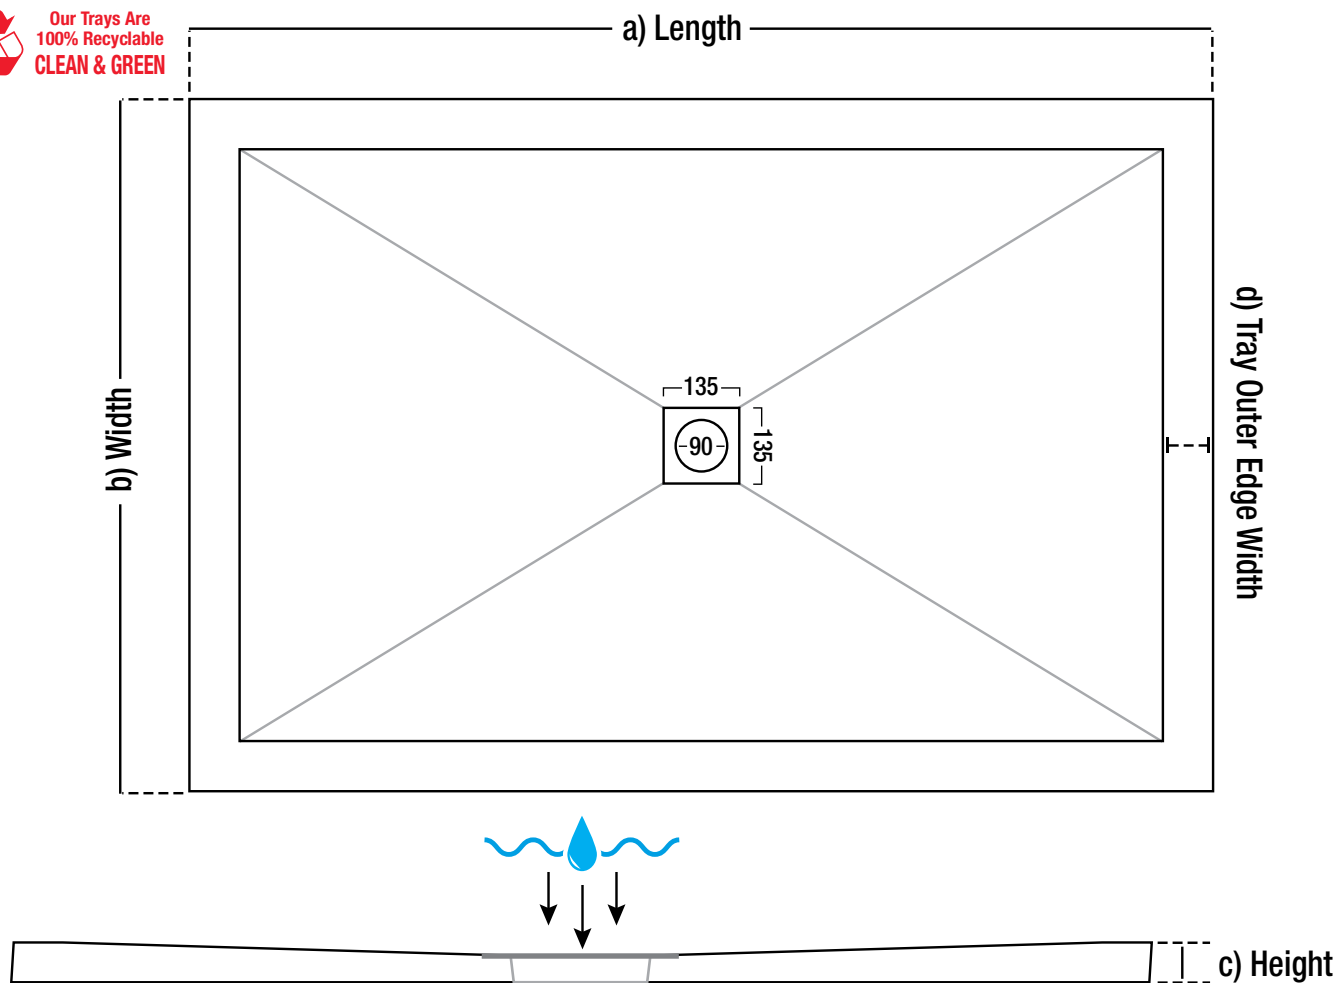

# 25mm - SQUARE ULTRA LOW PROFILE

ALL WASTE HOLE POSITIONS ARE CENTER POINT OF THE SHOWER TRAY

## 25mm - SQUARE ULTRA LOW PROFILE

Dimensions are for the TM25 Shower Trays

All measurements are in millimetres (mm)

a - Length (actual size mm)	b - Width (actual size mm)	c - Height Tray heights vary (mm)	d - Outer Edge (mm)	Weight (kg)
800 (798)	800 (798)	24 - 27	60	30
900 (898)	900 (898)	24 - 27	60	34

# 25mm - RECTANGLE ULTRA LOW PROFILE

ALL WASTE HOLE POSITIONS ARE CENTER POINT OF THE SHOWER TRAY

## 25mm - RECTANGLE ULTRA LOW PROFILE

Dimensions are for the TM25 Shower Trays

All measurements are in millimetres (mm)

a - Length (actual size mm)	b - Width (actual size mm)	c - Height Tray heights vary (mm)	d - Outer Edge (mm)	Weight (kg)
1000 (998)	760 (758)	24 - 27	60	33
1000 (998)	800 (798)	24 - 27	60	35
1000 (998)	900 (898)	24 - 27	60	36
1100 (1098)	800 (798)	24 - 27	60	36
1100 (1098)	900 (898)	24 - 27	60	38
1200 (1198)	700 (698)	24 - 27	60	36
1200 (1198)	760 (758)	24 - 27	60	37
1200 (1198)	800 (798)	24 - 27	60	38
1200 (1198)	900 (898)	24 - 27	60	42
1400 (1398)	760 (758)	24 - 27	60	44
1400 (1398)	800 (798)	24 - 27	60	45