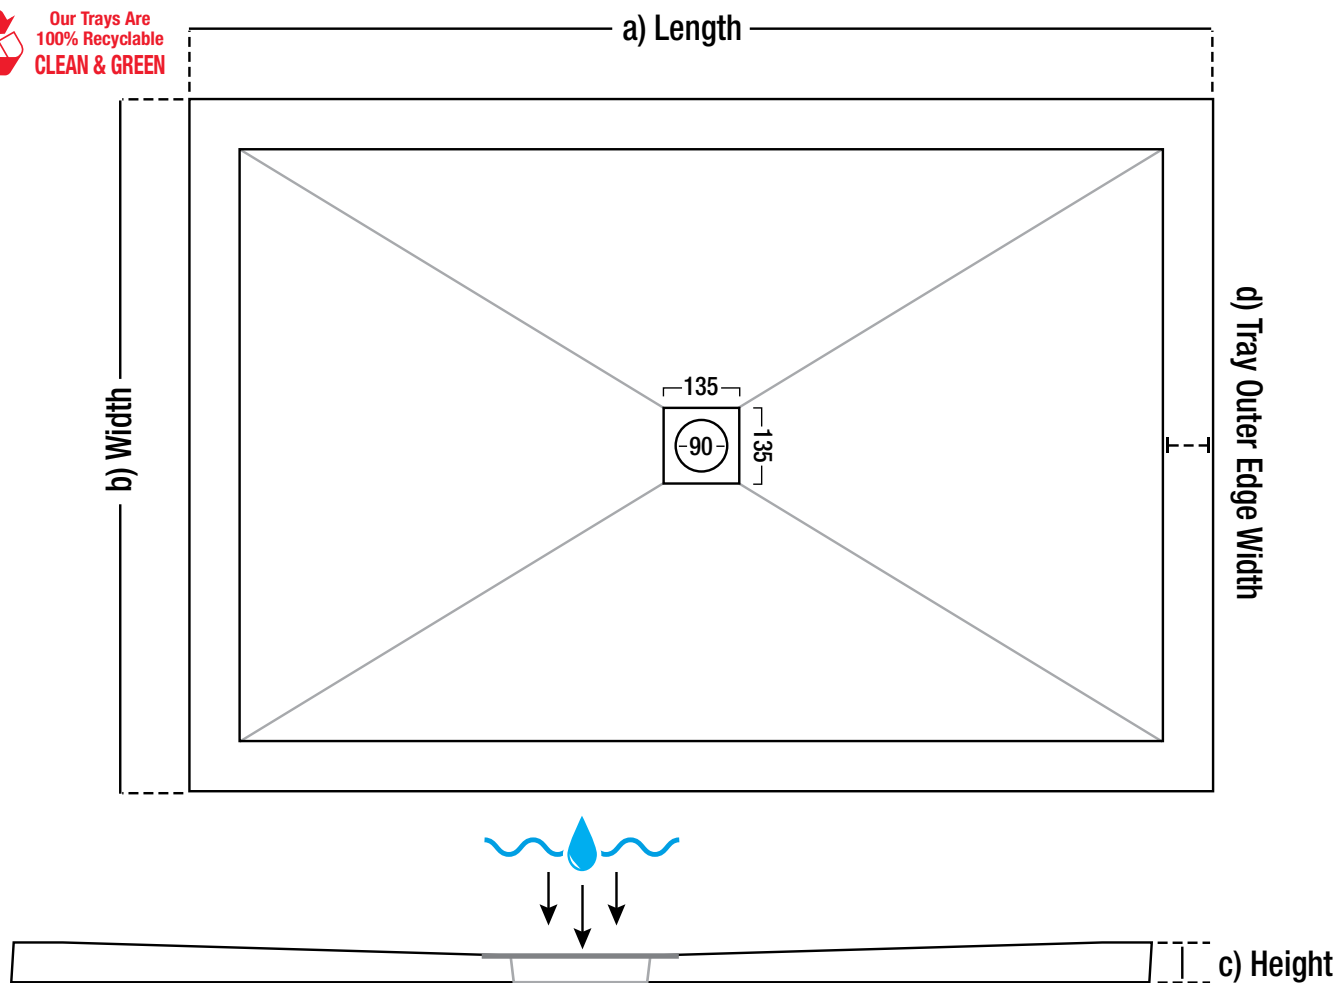

# 25mm - RECTANGLE ULTRA LOW PROFILE

ALL WASTE HOLE POSITIONS ARE CENTER POINT OF THE SHOWER TRAY

## 25mm - RECTANGLE ULTRA LOW PROFILE

Dimensions are for the TM25 Shower Trays

All measurements are in millimetres (mm)

a - Length (actual size mm)	b - Width (actual size mm)	c - Height Tray heights vary (mm)	d - Outer Edge (mm)	Weight (kg)
1000 (998)	760 (758)	24 - 27	60	33
1000 (998)	800 (798)	24 - 27	60	35
1000 (998)	900 (898)	24 - 27	60	36
1100 (1098)	800 (798)	24 - 27	60	36
1100 (1098)	900 (898)	24 - 27	60	38
1200 (1198)	700 (698)	24 - 27	60	36
1200 (1198)	760 (758)	24 - 27	60	37
1200 (1198)	800 (798)	24 - 27	60	38
1200 (1198)	900 (898)	24 - 27	60	42
1400 (1398)	760 (758)	24 - 27	60	44
1400 (1398)	800 (798)	24 - 27	60	45

## 25mm - RECTANGLE ULTRA LOW PROFILE

Dimensions are for the TM25 Shower Trays

All measurements are in millimetres (mm)

a - Length (actual size mm)	b - Width (actual size mm)	c - Height Tray heights vary (mm)	d - Outer Edge (mm)	Weight (kg)
1400 (1398)	900 (898)	24 - 27	60	47
1500 (1498)	760 (758)	24 - 27	60	48
1500 (1498)	800 (798)	24 - 27	60	50
1500 (1498)	900 (898)	24 - 27	60	57
1600 (1598)	760 (758)	24 - 27	60	48
1600 (1598)	800 (798)	24 - 27	60	50
1600 (1598)	900 (898)	24 - 27	60	58
1700 (1698)	700 (698)	24 - 27	60	53
1700 (1698)	760 (758)	24 - 27	60	55
1700 (1698)	800 (798)	24 - 27	60	61
1700 (1698)	900 (898)	24 - 27	60	66