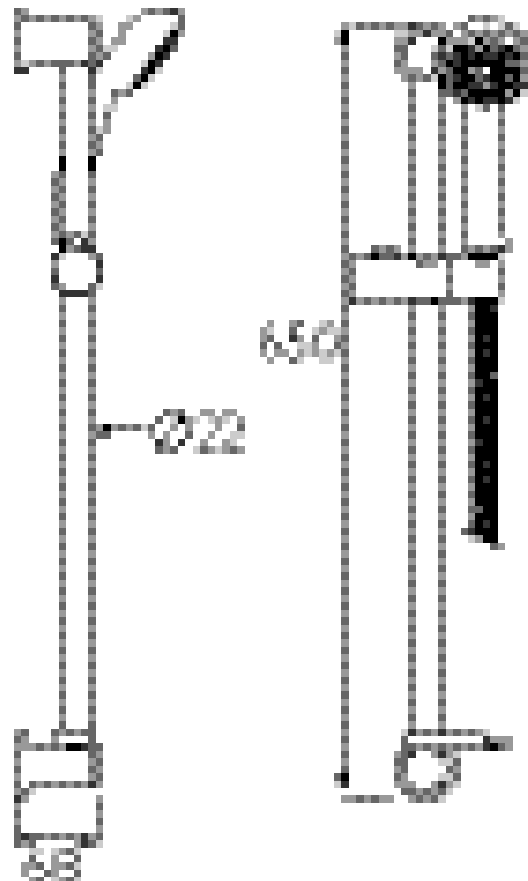

CAS KIT01 C

Accessories Cascade Shower Kit with Single Function Small Handset Chrome

Adjustable Brackets:	No
Main Construction Material:	Brass
Contemporary or Traditional:	Contemporary
Finish Colour:	Chrome
Isolation Included:	No
Riser Length: (mm)	650
Rub Clean Handset:	Yes
Working Pressure Range (bar):	Min. 0.2. Max.5.0
Maximum Static Pressure: (bar)	10

Features:

- Riser rail, hose, handset, hose retainer
- Fixed position riser rail
- Includes 1.5m hose, rub-clean single function handset and hose retainer

Product Certifications:

WRAS Certificate No: 1801062
WRAS Expiry Date: 31/01/2023

For more Shower Accessories,
please visit our website:

Dimensions (measurements in mm)

**TECHNICAL
DATA
SHEET**

BRISTAN
TAPS & SHOWERS

D3