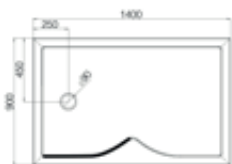

Left Hand - V8HTL