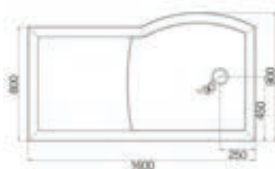

## Features and Benefits

- Ultra low profile
- 50mm nominal height
- Roman Stone Solid Surface Technology
- Gloss gel coated surface and matt satin options
- Includes chrome grid waste and fast flow trap
- Suitable for use with power shower systems rated up to 25 litres per minute

Lumin8 Tray Waste Dimensions

Anti Slip Trays  
Matt Trays have been tested to:  
BS7976-2:2002+A1:2013 – Slip potential – low DIN 51097:1992 Class C

### Colossus Tray

(see pages 62 - 63 for Lumin8 Colossus details)

Left Hand - FC1L

Left Hand V8GT

Left Hand FCT1L

All Lumin8 Trays are right or left handed depending upon requirements.  
Please ensure you order the correct code for the handing required.