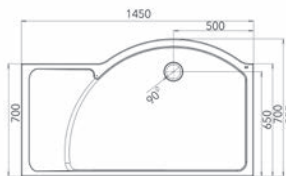

## Features and Benefits

- Ultra low profile
- 50mm nominal height
- Roman Stone Solid Surface Technology
- Gloss gel coated surface and matt satin options
- Includes chrome grid waste and fast flow trap
- Suitable for use with power shower systems rated up to 25 litres per minute

### Colossus Tray

(see pages 62 - 63 for Lumin8 Colossus details)

Left Hand - FC1L

Left Hand V8GT

Left Hand FCT1L

All Lumin8 Trays are right or left handed depending upon requirements.  
Please ensure you order the correct code for the handing required.

LH = Left Hand RH = Right Hand

### Curved Panel Tray

(see pages 64 - 65 for Lumin8 Curved Wetroom Panel details)

Left Hand - V8HTL

Right Hand - V8HTR

Size (mm)	Tray Colour	Finish	Code	Cost ex VAT	Cost inc VAT
1400 x 900 LH	White	Matt	V8HTLW*	£667.30	£800.76
1400 x 900 RH	Grey	Matt	V8HTLG*	£667.30	£800.76
1400 x 900 LH	White	Matt	V8HTRW*	£667.30	£800.76
1400 x 900 RH	Grey	Matt	V8HTRG*	£667.30	£800.76