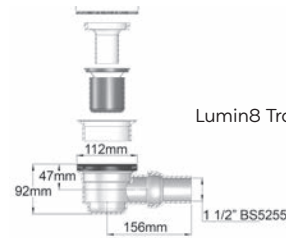

## Features and Benefits

- Ultra low profile
- 50mm nominal height
- Roman Stone Solid Surface Technology
- Gloss gel coated surface and matt satin options
- Includes chrome grid waste and fast flow trap
- Suitable for use with power shower systems rated up to 25 litres per minute