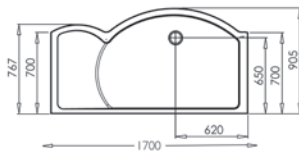

## Features and Benefits

- Ultra low profile
- 50mm nominal height
- Roman Stone Solid Surface Technology
- Gloss gel coated surface and matt satin options
- Includes chrome grid waste and fast flow trap
- Suitable for use with power shower systems rated up to 25 litres per minute

Lumin8 Tray Waste Dimensions

Anti Slip Trays  
Matt Trays have been tested to:  
BS7976-2:2002+A1:2013 – Slip potential – low DIN 51097:1992 Class C

### Colossus Tray

(see pages 62 - 63 for Lumin8 Colossus details)

Left Hand - FC1L

Left Hand V8GT

Left Hand FCT1L

All Lumin8 Trays are right or left handed depending upon requirements.  
Please ensure you order the correct code for the handing required.

### Curved Panel Tray

(see pages 64 - 65 for Lumin8 Curved Wetroom Panel details)

Left Hand - V8HTL

Right Hand - V8HTR

Size (mm)	Tray Colour	Finish	Code	Cost ex VAT	Cost inc VAT
1400 x 900 LH	White	Matt	V8HTLW*	£667.30	£800.76
1400 x 900 RH	Grey	Matt	V8HTLG*	£667.30	£800.76
1400 x 900 LH	White	Matt	V8HTRW*	£667.30	£800.76
1400 x 900 RH	Grey	Matt	V8HTRG*	£667.30	£800.76