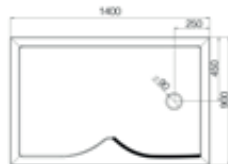

#### Lumin8 1600 Colossus Tray

Size (mm)	Tray Colour	Finish	Code	Cost ex VAT	Cost inc VAT
1600 x 800 LH	White	Matt	V8GTLW*	£686.93	£824.32
1600 x 800 LH	Grey	Matt	V8GTLG*	£686.93	£824.32
1600 x 800 RH	White	Matt	V8GTRW*	£686.93	£824.32
1600 x 800 RH	Grey	Matt	V8GTRG*	£686.93	£824.32

#### Lumin8 1450 Colossus Tray

Size (mm)	Tray Colour	Finish	Code	Cost ex VAT	Cost inc VAT
1450 x 700 LH	White	Matt	FCT1L*	£667.30	£800.76
1450 x 700 RH	White	Matt	FCT1R*	£667.30	£800.76
1450 x 700 LH	White	Gloss	FCTG1L	£700.00	£840.00
1450 x 700 RH	White	Gloss	FCTG1R	£700.00	£840.00

### Curved Panel Tray

(see pages 64 - 65 for Lumin8 Curved Wetroom Panel details)

Left Hand - V8HTL

Right Hand - V8HTR

Size (mm)	Tray Colour	Finish	Code	Cost ex VAT	Cost inc VAT
1400 x 900 LH	White	Matt	V8HTLW*	£667.30	£800.76
1400 x 900 RH	Grey	Matt	V8HTLG*	£667.30	£800.76
1400 x 900 LH	White	Matt	V8HTRW*	£667.30	£800.76
1400 x 900 RH	Grey	Matt	V8HTRG*	£667.30	£800.76