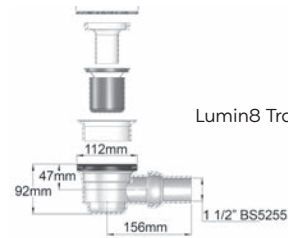

Features and Benefits

- Ultra low profile
- 50mm nominal height
- Roman Stone Solid Surface Technology
- Gloss gel coated surface and matt satin options
- Includes chrome grid waste and fast flow trap
- Suitable for use with power shower systems rated up to 25 litres per minute

Lumin8 Tray Waste Dimensions

Anti Slip Trays
Matt Trays have been tested to:
BS7976-2:2002+A1:2013 – Slip potential – low DIN 51097:1992 Class C

Lumin8

Colossus Tray

(see pages 62 - 63 for Lumin8 Colossus details)