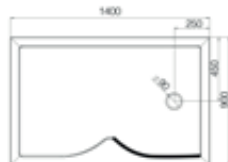

Lumin8 1600 Colossus Tray

Size (mm)	Tray Colour	Finish	Code	Cost ex VAT	Cost inc VAT
1600 x 800 LH	White	Matt	V8GTLW*	£686.93	£824.32
1600 x 800 LH	Grey	Matt	V8GTLG*	£686.93	£824.32
1600 x 800 RH	White	Matt	V8GTRW*	£686.93	£824.32
1600 x 800 RH	Grey	Matt	V8GTRG*	£686.93	£824.32

Lumin8 1450 Colossus Tray

Size (mm)	Tray Colour	Finish	Code	Cost ex VAT	Cost inc VAT
1450 x 700 LH	White	Matt	FCT1L*	£667.30	£800.76
1450 x 700 RH	White	Matt	FCT1R*	£667.30	£800.76
1450 x 700 LH	White	Gloss	FCTG1L	£700.00	£840.00
1450 x 700 RH	White	Gloss	FCTG1R	£700.00	£840.00

Lumin8

Curved Panel Tray

(see pages 64 - 65 for Lumin8 Curved Wetroom Panel details)

Left Hand - V8HTL

Right Hand - V8HTR

Size (mm)	Tray Colour	Finish	Code	Cost ex VAT	Cost inc VAT
1400 x 900 LH	White	Matt	V8HTLW*	£667.30	£800.76
1400 x 900 RH	Grey	Matt	V8HTLG*	£667.30	£800.76
1400 x 900 LH	White	Matt	V8HTRW*	£667.30	£800.76
1400 x 900 RH	Grey	Matt	V8HTRG*	£667.30	£800.76