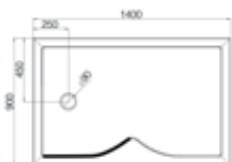

Left Hand - FC1L

Left Hand V8GT

Left Hand FCT1L

All Lumin8 Trays are right or left handed depending upon requirements. Please ensure you order the correct code for the handing required.

LH = Left Hand RH = Right Hand

Lumin8 1600 Colossus Tray

Size (mm)	Tray Colour	Finish	Code	Cost ex VAT	Cost inc VAT
1600 x 800 LH	White	Matt	V8GTLW*	£686.93	£824.32
1600 x 800 LH	Grey	Matt	V8GTLG*	£686.93	£824.32
1600 x 800 RH	White	Matt	V8GTRW*	£686.93	£824.32
1600 x 800 RH	Grey	Matt	V8GTRG*	£686.93	£824.32

Lumin8 1450 Colossus Tray

Size (mm)	Tray Colour	Finish	Code	Cost ex VAT	Cost inc VAT
1450 x 700 LH	White	Matt	FCT1L*	£667.30	£800.76
1450 x 700 RH	White	Matt	FCT1R*	£667.30	£800.76
1450 x 700 LH	White	Gloss	FCTG1L	£700.00	£840.00
1450 x 700 RH	White	Gloss	FCTG1R	£700.00	£840.00

Lumin8

Curved Panel Tray

(see pages 64 - 65 for Lumin8 Curved Wetroom Panel details)

Left Hand - V8HTL

Right Hand - V8HTR

Size (mm)	Tray Colour	Finish	Code	Cost ex VAT	Cost inc VAT
1400 x 900 LH	White	Matt	V8HTLW*	£667.30	£800.76
1400 x 900 RH	Grey	Matt	V8HTLG*	£667.30	£800.76
1400 x 900 LH	White	Matt	V8HTRW*	£667.30	£800.76
1400 x 900 RH	Grey	Matt	V8HTRG*	£667.30	£800.76