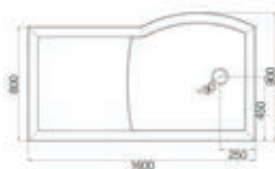

Features and Benefits

- Ultra low profile
- 50mm nominal height
- Roman Stone Solid Surface Technology
- Gloss gel coated surface and matt satin options
- Includes chrome grid waste and fast flow trap
- Suitable for use with power shower systems rated up to 25 litres per minute

Lumin8 Tray Waste Dimensions

Anti Slip Trays
Matt Trays have been tested to:
BS7976-2:2002+A1:2013 – Slip potential – low DIN 51097:1992 Class C

Lumin8

Colossus Tray

(see pages 62 - 63 for Lumin8 Colossus details)

Left Hand - FC1L

Left Hand V8GT

Left Hand FCT1L

All Lumin8 Trays are right or left handed depending upon requirements. Please ensure you order the correct code for the handing required.

LH = Left Hand RH = Right Hand