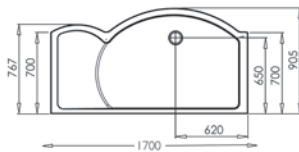

Features and Benefits

- Ultra low profile
- 50mm nominal height
- Roman Stone Solid Surface Technology
- Gloss gel coated surface and matt satin options
- Includes chrome grid waste and fast flow trap
- Suitable for use with power shower systems rated up to 25 litres per minute

Lumin8 Tray Waste Dimensions

Anti Slip Trays
Matt Trays have been tested to:
BS7976-2:2002+A1:2013 – Slip potential – low DIN 51097:1992 Class C

Lumin8

Colossus Tray

(see pages 62 - 63 for Lumin8 Colossus details)

Left Hand - FC1L

Left Hand V8GT

Left Hand FCT1L

All Lumin8 Trays are right or left handed depending upon requirements. Please ensure you order the correct code for the handing required.

LH = Left Hand RH = Right Hand

Lumin8 1600 Colossus Tray

Size (mm)	Tray Colour	Finish	Code	Cost ex VAT	Cost inc VAT
1600 x 800 LH	White	Matt	V8GTLW*	£686.93	£824.32
1600 x 800 LH	Grey	Matt	V8GTLG*	£686.93	£824.32
1600 x 800 RH	White	Matt	V8GTRW*	£686.93	£824.32
1600 x 800 RH	Grey	Matt	V8GTRG*	£686.93	£824.32