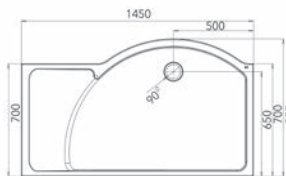

Features and Benefits

- Ultra low profile
- 50mm nominal height
- Roman Stone Solid Surface Technology
- Gloss gel coated surface and matt satin options
- Includes chrome grid waste and fast flow trap
- Suitable for use with power shower systems rated up to 25 litres per minute

Left Hand - FC1L

Left Hand V8GT

Left Hand FCT1L

All Lumin8 Trays are right or left handed depending upon requirements. Please ensure you order the correct code for the handing required.

LH = Left Hand RH = Right Hand

Lumin8 1600 Colossus Tray

Size (mm)	Tray Colour	Finish	Code	Cost ex VAT	Cost inc VAT
1600 x 800 LH	White	Matt	V8GTLW*	£686.93	£824.32
1600 x 800 LH	Grey	Matt	V8GTLG*	£686.93	£824.32
1600 x 800 RH	White	Matt	V8GTRW*	£686.93	£824.32
1600 x 800 RH	Grey	Matt	V8GTRG*	£686.93	£824.32

Lumin8

Curved Panel Tray

(see pages 64 - 65 for Lumin8 Curved Wetroom Panel details)

Left Hand - V8HTL

Right Hand - V8HTR

Size (mm)	Tray Colour	Finish	Code	Cost ex VAT	Cost inc VAT
1400 x 900 LH	White	Matt	V8HTLW*	£667.30	£800.76
1400 x 900 RH	Grey	Matt	V8HTLG*	£667.30	£800.76
1400 x 900 LH	White	Matt	V8HTRW*	£667.30	£800.76
1400 x 900 RH	Grey	Matt	V8HTRG*	£667.30	£800.76