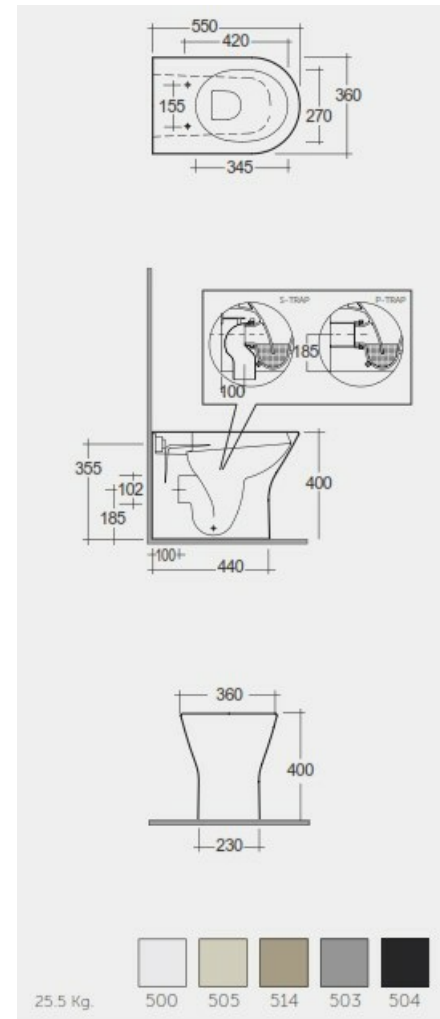

# RAK-FEELING - RST19500A - MATT WHITE

Back to Wall | Water Closet

**RAK**  
CERAMICS

## Technical specifications

Dimensions:	550 x 360 mm
Weight:	25.5 Kg
Color:	MATT WHITE - 500
Trap type:	P Trap & S Trap
Trapway type:	Concealed
Seat cover options:	Urea
Bowl shape:	Compact Oval
Soft close:	yes
Suites:	<a href="#">RAK-FEELING WC'S &amp; BIDETS</a>

Code	Name
RST19500A	RAK-FEELING RIMLESS BACK TO WALL WATER CLOSET 55 CM P-TRAP & S-TRAP MATT WHITE
RSTSC3901500	RAK-FEELING SOFT CLOSE SEAT COVER MATT WHITE

Dimensions: All dimensions in mm. Tolerance of vitreous china & fireclay items:  $\pm 5\%$  for below 200mm and  $\pm 3\%$  for above 200mm; for all other items tolerance  $\pm 1\%$ . Note: Due to a continuing development program to improve design and performance, the manufacturer reserves all rights to vary specifications without prior information. Please note accessories are for photographic use only.