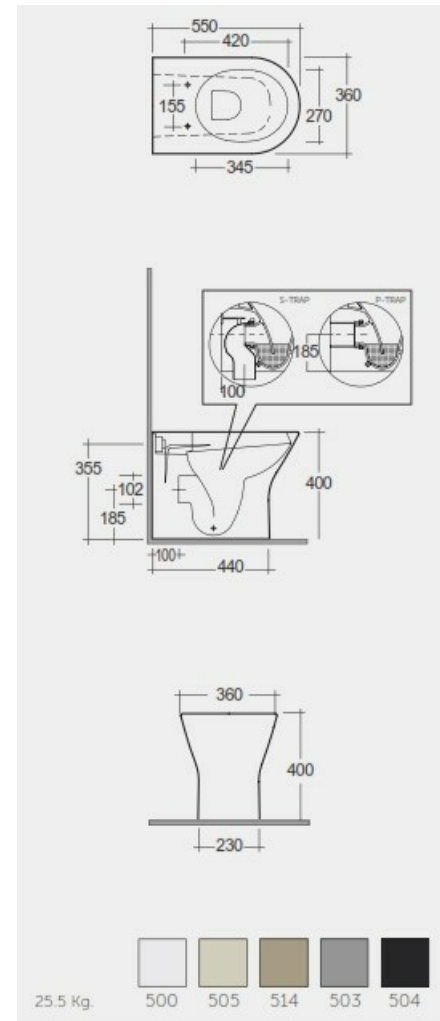

RAK-FEELING - RST19505A - MATT GREIGE

Back to Wall | Water Closet

RAK
CERAMICS

Technical specifications

Dimensions:	550 x 360 mm
Weight:	25.5 Kg
Color:	Matt Greige - 505
Trap type:	P Trap & S Trap
Trapway type:	Concealed
Seat cover options:	Urea
Bowl shape:	Compact Oval
Soft close:	yes
Suites:	RAK-FEELING WC'S & BIDETS

Code	Name
RST19505A	RAK-FEELING RIMLESS BACK TO WALL WATER CLOSET 55 CM P-TRAP & S-TRAP MATT GREIGE
RSTSC3901505	RAK-FEELING SOFT CLOSE SEAT COVER MATT GREIGE

Dimensions: All dimensions in mm. Tolerance of vitreous china & fireclay items: $\pm 5\%$ for below 200mm and $\pm 3\%$ for above 200mm; for all other items tolerance $\pm 1\%$. Note: Due to a continuing development program to improve design and performance, the manufacturer reserves all rights to vary specifications without prior information. Please note accessories are for photographic use only.