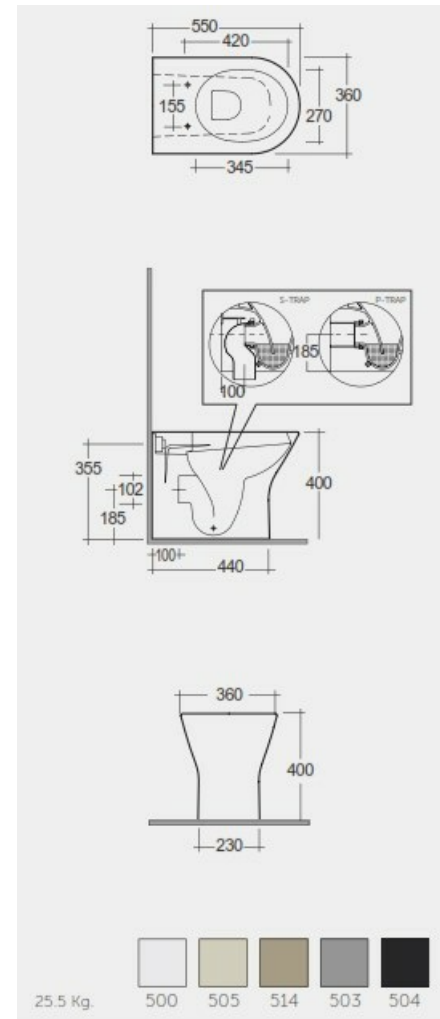

RAK-FEELING - RST19514A - MATT CAPPUCCINO

Back to Wall | Water Closet

RAK
CERAMICS

Technical specifications

Dimensions:	550 x 360 mm
Weight:	25.5 Kg
Color:	MATT CAPPUCCINO - 514
Trap type:	P Trap & S Trap
Trapway type:	Concealed
Seat cover options:	Urea
Bowl shape:	Compact Oval
Soft close:	yes
Suites:	RAK-FEELING WC'S & BIDETS

Code	Name
RST19514A	RAK-FEELING RIMLESS BACK TO WALL WATER CLOSET 55 CM P-TRAP & S-TRAP MATT CAPPUCCINO
RSTSC3901514	RAK-FEELING SOFT CLOSE SEAT COVER MATT CAPPUCCINO

Dimensions: All dimensions in mm. Tolerance of vitreous china & fireclay items: $\pm 5\%$ for below 200mm and $\pm 3\%$ for above 200mm; for all other items tolerance $\pm 1\%$. Note: Due to a continuing development program to improve design and performance, the manufacturer reserves all rights to vary specifications without prior information. Please note accessories are for photographic use only.