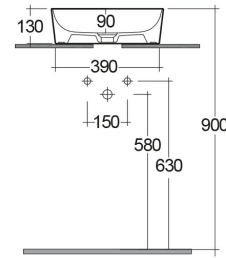

RAK-FEELING WB SLIM - FEECT4200505A

Wash basin | Counter Top

RAK
CERAMICS

Technical specifications

Dimensions:	420 x 420 mm
Weight:	8.7 Kg
Color:	MATT BEIGE - 505
Shape of basin:	Round
Suites:	RAK-FEELING WASHBASINS

Code	Name
FEECT4200505A	RAK-SLIM - ROUND WASH BASIN MATT GREIGE 505 - 42 CM

Dimensions: All dimensions in mm tolerance $\pm 5\%$ for below 200mm and $\pm 3\%$ for above 200mm.

Note: Due to a continuing development programme to improve design and performance, the manufacturer reserves all rights to vary specifications without prior information.