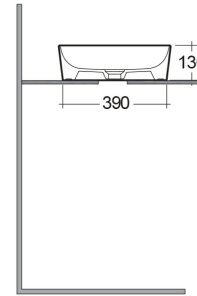

RAK-FEELING WB SLIM - FEECT4200505A

Wash basin | Counter Top

RAK
CERAMICS

Technical specifications

Dimensions:	420 x 420 mm
Weight:	8.7 Kg
Color:	MATT BEIGE - 505
Shape of basin:	Round
Suites:	RAK-FEELING WASHBASINS

Code	Name
FEECT4200505A	RAK-SLIM - ROUND WASH BASIN MATT GREIGE 505 - 42 CM

Dimensions: All dimensions in mm tolerance $\pm 5\%$ for below 200mm and $\pm 3\%$ for above 200mm.

Note: Due to a continuing development programme to improve design and performance, the manufacturer reserves all rights to vary specifications without prior information.