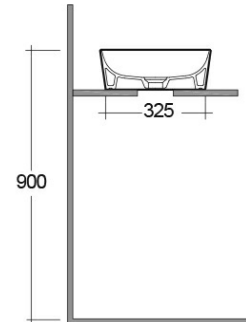

# RAK-FEELING WB SLIM - FEECT5000504A

Wash basin | Counter Top

**RAK**  
CERAMICS

## Technical specifications

Dimensions:	500 x 360 mm
Weight:	12.5 Kg
Color:	MATT BLACK - 504
Shape of basin:	Rectangle
Suites:	<a href="#">RAK-FEELING WASHBASINS</a>

Code	Name
FEECT5000504A	RAK-SLIM - RECTANGULAR WASH BASIN MATT BLACK 504 - 50 CM

Dimensions: All dimensions in mm tolerance  $\pm 5\%$  for below 200mm and  $\pm 3\%$  for above 200mm.

Note: Due to a continuing development programme to improve design and performance, the manufacturer reserves all rights to vary specifications without prior information.