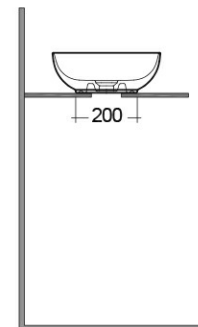

RAK-FEELING WB SLIM - FEECT5500514A

Wash basin | Counter Top

RAK
CERAMICS

Technical specifications

Dimensions:	550 x 350 mm
Weight:	9.3 Kg
Color:	MATT CAPPUCCINO - 514
Shape of basin:	Oval
Suites:	RAK-FEELING WASHBASINS

Code	Name
FEECT5500514A	RAK-SLIM - OVAL WASH BASIN MATT CAPPUCCINO 514 - 55 CM

Dimensions: All dimensions in mm tolerance $\pm 5\%$ for below 200mm and $\pm 3\%$ for above 200mm.

Note: Due to a continuing development programme to improve design and performance, the manufacturer reserves all rights to vary specifications without prior information.