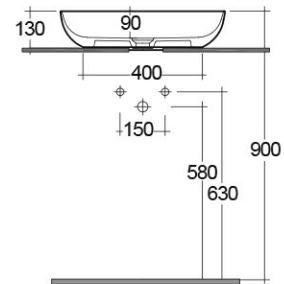

RAK-FEELING WB SLIM - FEECT5500514A

Wash basin | Counter Top

RAK
CERAMICS

Technical specifications

Dimensions:	550 x 350 mm
Weight:	9.3 Kg
Color:	MATT CAPPUCCINO - 514
Shape of basin:	Oval
Suites:	RAK-FEELING WASHBASINS

Code	Name
FEECT5500514A	RAK-SLIM - OVAL WASH BASIN MATT CAPPUCCINO 514 - 55 CM

Dimensions: All dimensions in mm tolerance $\pm 5\%$ for below 200mm and $\pm 3\%$ for above 200mm.

Note: Due to a continuing development programme to improve design and performance, the manufacturer reserves all rights to vary specifications without prior information.