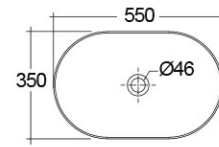

RAK-FEELING WB SLIM - FEECT5500514A

Wash basin | Counter Top

RAK
CERAMICS

Technical specifications

Dimensions:	550 x 350 mm
Weight:	9.3 Kg
Color:	MATT CAPPUCCINO - 514
Shape of basin:	Oval
Suites:	RAK-FEELING WASHBASINS

Code	Name
FEECT5500514A	RAK-SLIM - OVAL WASH BASIN MATT CAPPUCCINO 514 - 55 CM

Dimensions: All dimensions in mm tolerance $\pm 5\%$ for below 200mm and $\pm 3\%$ for above 200mm.

Note: Due to a continuing development programme to improve design and performance, the manufacturer reserves all rights to vary specifications without prior information.