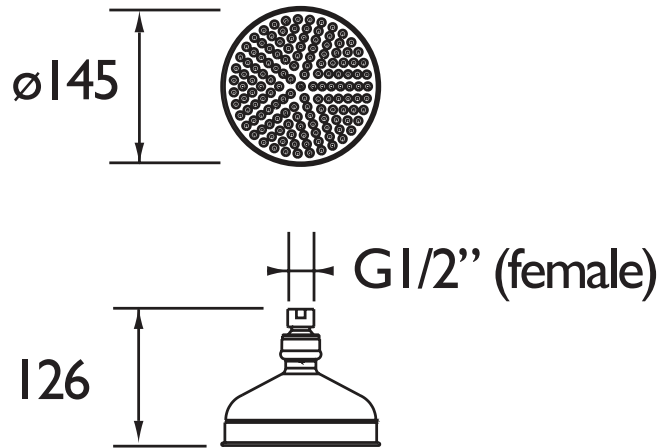

FH TDRD01 G

Accessories Traditional Shower Rose 145mm Gold

Specification

Main Construction Material:	Steel
Connection Inlet:	G 1/2" Female
Connection Outlet:	N/A
Contemporary or Traditional:	Traditional
Finish Colour:	Gold
Isolation Included:	No
Left or Right Handed:	N/A
Rub Clean Handset:	No

Features:

- Supplied with swivel joint

Product Certifications:

Dimensions (measurements in mm)

For more products, visit our website:
<http://www.bristan.com>

TECHNICAL DATA SHEET

BRISTAN

TAPS & SHOWERS