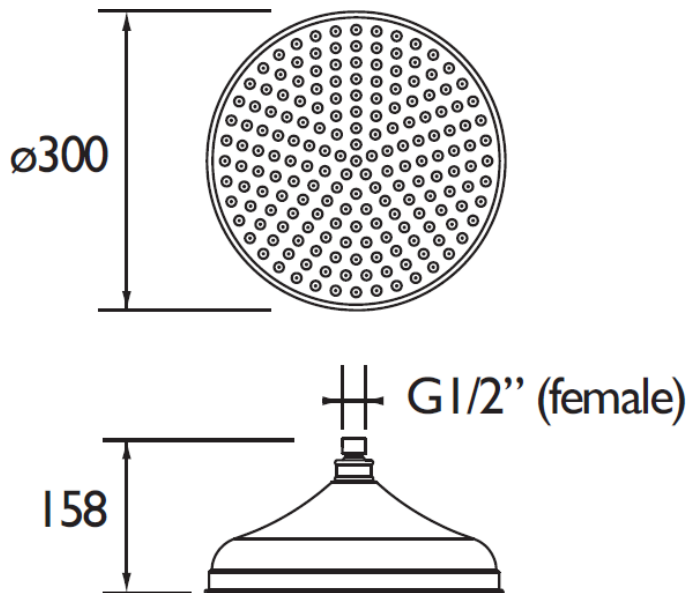

TECHNICAL DATA SHEET

BRISTAN

SHOWER ACCESSORIES

300mm Traditional Fixed Shower Rose Chrome Plated

Product Specification

Product Code:	FH TDRD03 C
Finish:	Chrome
Product Type:	Contemporary
Supply:	Suitable for all plumbing systems
Inlet Connections:	½" BSP
Working Pressures:	Min 0.2bar, Max 8.0bar

Additional Information

- Comes complete with swivel joint.
- Chrome plated to BS EN 248.
- Designed to be used in conjunction with Bristan shower arms and shower valves.

Technical Advice: For further information please call 0844 7016273 or email customer@bristan.com