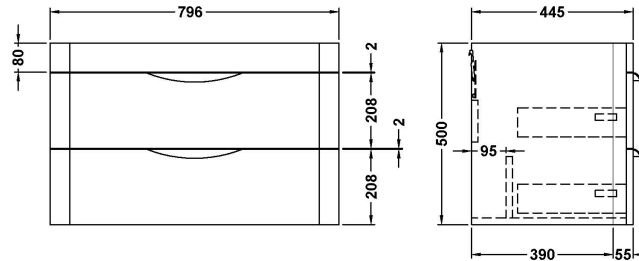

### Product Dimensions

Height (mm):	500
Width (mm):	796
Depth (mm):	445
Nett Weight (kg):	32

### Packaging Dimensions

Height (mm):	810
Width (mm):	530
Depth (mm):	480
Gross Weight (kg):	32

### Outer Box Dimensions (If Applicable)

Height (mm):	
Width (mm):	
Depth (mm):	
Gross Weight (kg):	
Barcode:	5056462618661

Sales Code: CBM005

Description: Ceramic Basin 800X450

**Product Dimensions**

Height (mm):	0
Width (mm):	0
Depth (mm):	0
Nett Weight (kg):	18.12

**Packaging Dimensions**

Height (mm):	470
Width (mm):	840
Depth (mm):	167
Gross Weight (kg):	18.12