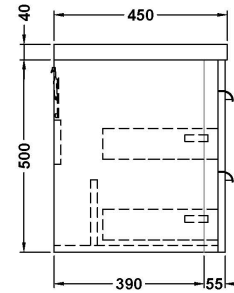

Sales Code: FPA1405A

Description: Parade 800 W/H 2 Drawer Basin & Cabinet

Packaging Details

Barcode: 5056462656113