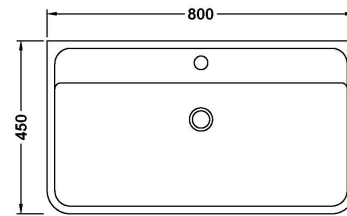

Sales Code: FPA1405A

Description: Parade 800 W/H 2 Drawer Basin & Cabinet

Packaging Details

Barcode: 5056462656113