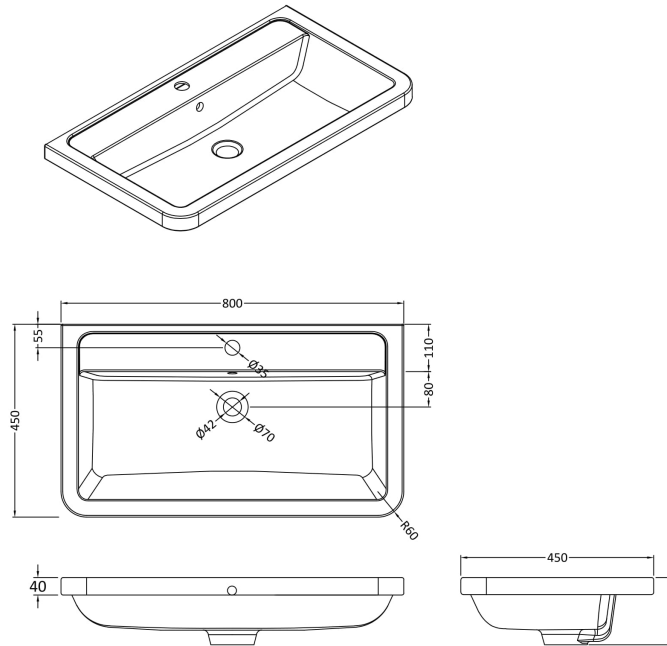

### Product Dimensions

Height (mm):	500
Width (mm):	796
Depth (mm):	445
Nett Weight (kg):	32

### Packaging Dimensions

Height (mm):	810
Width (mm):	530
Depth (mm):	480
Gross Weight (kg):	32

### Outer Box Dimensions (If Applicable)

Height (mm):	
Width (mm):	
Depth (mm):	
Gross Weight (kg):	
Barcode:	5056462618661

Sales Code: CBM005

Description: Ceramic Basin 800X450

**Product Dimensions**

Height (mm):	0
Width (mm):	0
Depth (mm):	0
Nett Weight (kg):	18.12

**Packaging Dimensions**

Height (mm):	470
Width (mm):	840
Depth (mm):	167
Gross Weight (kg):	18.12