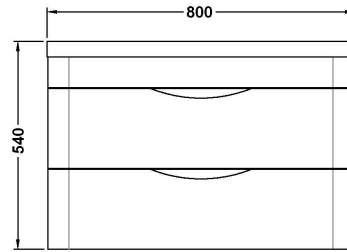

Sales Code: FPA1405A

Description: Parade 800 W/H 2 Drawer Basin & Cabinet

Packaging Details

Barcode: 5056462656113