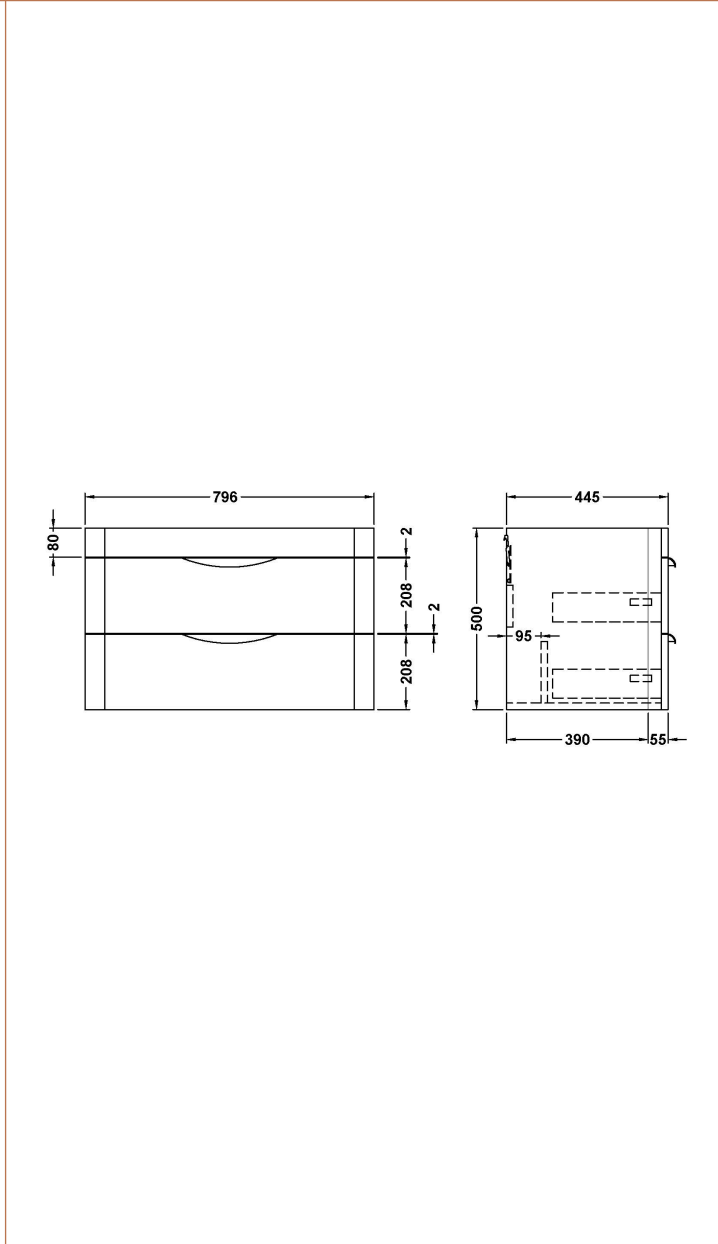

Sales Code: FPA1405

Description: Parade 800 W/H 2 Drawer Basin & Cabinet

Packaging Details

Barcode: 5056462651620

Sales Code: PMP1485

Description: 800 Wall Hung 2-Drawer Basin Unit

Product Dimensions	
Height (mm):	500
Width (mm):	796
Depth (mm):	445
Nett Weight (kg):	32
Packaging Dimensions	
Height (mm):	810
Width (mm):	530
Depth (mm):	480
Gross Weight (kg):	32
Packaging Data	
Box Colour:	Brown Cardboard Box - Printed
Box Qty:	0
Label Size:	0 x 0
Label Colour:	White Label
Label Qty:	0
Outer Box Dimensions (If Applicable)	
Height (mm):	
Width (mm):	
Depth (mm):	
Gross Weight (kg):	
Barcode:	5056462618661
Product Details	
Country of Origin:	China
Fitting Instruction:	No
CE & UKCA:	N/A
FSC Certified Materials:	Yes
Colour:	Satin Anthracite
Construction Method:	Cam & Wood Dowel
Construction Type:	Rigid
Cabinet Finish:	MFC Painted Matt
Fascia Finish:	Mdf Painted Matt
Cabinet Thickness (mm):	18
Fascia Thickness (mm):	18
Drawer Included:	Yes
Drawer Type:	80mm High Metal S/C Inc Galler
No of Shelves:	0
Hinge Type:	Not Applicable
Hinge Included:	No
Adjustable Legs:	No
Fixings Included:	Yes
Handle Style:	Contemporary
Waste Shroud:	Yes
Handle Included:	Yes
Handle Type:	Cup

Sales Code: PMB005

Description: 800X450mm Poly Marble Basin

Product Dimensions

Height (mm):	450
Width (mm):	800
Depth (mm):	157
Nett Weight (kg):	18.12

Packaging Dimensions

Height (mm):	167
Width (mm):	840
Depth (mm):	470
Gross Weight (kg):	18.12

Packaging Data

Box Colour:	Brown Cardboard Box - Printed
Box Qty:	1
Label Size:	100 x 50
Label Colour:	White Label
Label Qty:	2

Outer Box Dimensions (If Applicable)

Height (mm):	
Width (mm):	
Depth (mm):	
Gross Weight (kg):	
Barcode:	5055369021765

Basins: Tap Hole: One Taphole Chain Stay Hole: No
Template: Not Required Waste Type Req: Slotted
Overflow Inc: Yes Overflow Cover: Yes
Inner Bowl Depth (mm): 105mm