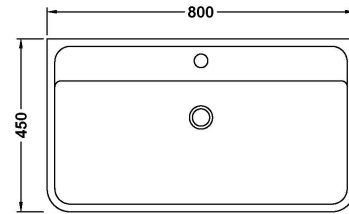

Sales Code: FPA1405

Description: Parade 800 W/H 2 Drawer Basin & Cabinet

Packaging Details

Barcode: 5056462651620

Sales Code: PMP1485

Description: 800 Wall Hung 2-Drawer Basin Unit

Product Dimensions	
Height (mm):	500
Width (mm):	796
Depth (mm):	445
Nett Weight (kg):	32
Packaging Dimensions	
Height (mm):	810
Width (mm):	530
Depth (mm):	480
Gross Weight (kg):	32
Packaging Data	
Box Colour:	Brown Cardboard Box - Printed
Box Qty:	0
Label Size:	0 x 0
Label Colour:	White Label
Label Qty:	0
Outer Box Dimensions (If Applicable)	
Height (mm):	
Width (mm):	
Depth (mm):	
Gross Weight (kg):	
Barcode:	5056462618661
Product Details	
Country of Origin:	China
Fitting Instruction:	No
CE & UKCA:	N/A
FSC Certified Materials:	Yes
Colour:	Satin Anthracite
Construction Method:	Cam & Wood Dowel
Construction Type:	Rigid
Cabinet Finish:	MFC Painted Matt
Fascia Finish:	Mdf Painted Matt
Cabinet Thickness (mm):	18
Fascia Thickness (mm):	18
Drawer Included:	Yes
Drawer Type:	80mm High Metal S/C Inc Galler
No of Shelves:	0
Hinge Type:	Not Applicable
Hinge Included:	No
Adjustable Legs:	No
Fixings Included:	Yes
Handle Style:	Contemporary
Waste Shroud:	Yes
Handle Included:	Yes
Handle Type:	Cup

Sales Code: PMB005

Description: 800X450mm Poly Marble Basin

Product Dimensions

Height (mm):	450
Width (mm):	800
Depth (mm):	157
Nett Weight (kg):	18.12

Packaging Dimensions

Height (mm):	167
Width (mm):	840
Depth (mm):	470
Gross Weight (kg):	18.12

Packaging Data

Box Colour:	Brown Cardboard Box - Printed
Box Qty:	1
Label Size:	100 x 50
Label Colour:	White Label
Label Qty:	2

Outer Box Dimensions (If Applicable)

Height (mm):	
Width (mm):	
Depth (mm):	
Gross Weight (kg):	
Barcode:	5055369021765

Basins: Tap Hole: One Taphole Chain Stay Hole: No
Template: Not Required Waste Type Req: Slotted
Overflow Inc: Yes Overflow Cover: Yes
Inner Bowl Depth (mm): 105mm