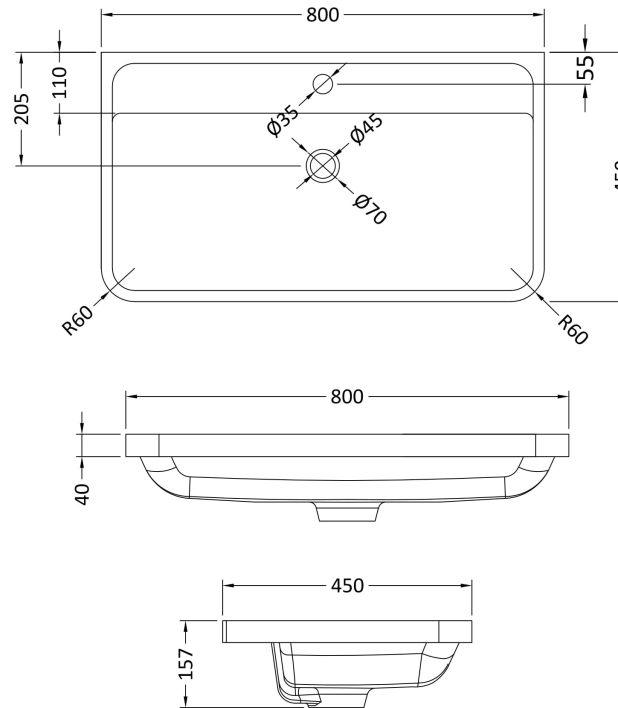

Sales Code: FPA1405

Description: Parade 800 W/H 2 Drawer Basin & Cabinet

Packaging Details

Barcode: 5056462651620

Sales Code: PMP1485

Description: 800 Wall Hung 2-Drawer Basin Unit

Product Dimensions	
Height (mm):	500
Width (mm):	796
Depth (mm):	445
Nett Weight (kg):	32
Packaging Dimensions	
Height (mm):	810
Width (mm):	530
Depth (mm):	480
Gross Weight (kg):	32
Packaging Data	
Box Colour:	Brown Cardboard Box - Printed
Box Qty:	0
Label Size:	0 x 0
Label Colour:	White Label
Label Qty:	0
Outer Box Dimensions (If Applicable)	
Height (mm):	
Width (mm):	
Depth (mm):	
Gross Weight (kg):	
Barcode:	5056462618661
Product Details	
Country of Origin:	China
Fitting Instruction:	No
CE & UKCA:	N/A
FSC Certified Materials:	Yes
Colour:	Satin Anthracite
Construction Method:	Cam & Wood Dowel
Construction Type:	Rigid
Cabinet Finish:	MFC Painted Matt
Fascia Finish:	Mdf Painted Matt
Cabinet Thickness (mm):	18
Fascia Thickness (mm):	18
Drawer Included:	Yes
Drawer Type:	80mm High Metal S/C Inc Galler
No of Shelves:	0
Hinge Type:	Not Applicable
Hinge Included:	No
Adjustable Legs:	No
Fixings Included:	Yes
Handle Style:	Contemporary
Waste Shroud:	Yes
Handle Included:	Yes
Handle Type:	Cup

Sales Code: PMB005

Description: 800X450mm Poly Marble Basin

Product Dimensions

Height (mm):	450
Width (mm):	800
Depth (mm):	157
Nett Weight (kg):	18.12

Packaging Dimensions

Height (mm):	167
Width (mm):	840
Depth (mm):	470
Gross Weight (kg):	18.12

Packaging Data

Box Colour:	Brown Cardboard Box - Printed
Box Qty:	1
Label Size:	100 x 50
Label Colour:	White Label
Label Qty:	2

Outer Box Dimensions (If Applicable)

Height (mm):	
Width (mm):	
Depth (mm):	
Gross Weight (kg):	
Barcode:	5055369021765

Basins: Tap Hole: One Taphole Chain Stay Hole: No
Template: Not Required Waste Type Req: Slotted
Overflow Inc: Yes Overflow Cover: Yes
Inner Bowl Depth (mm): 105mm