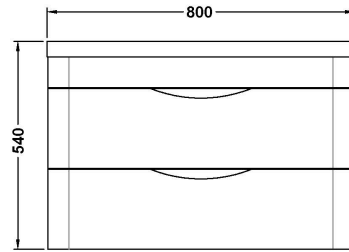

Sales Code: FPA1405

Description: Parade 800 W/H 2 Drawer Basin & Cabinet

Packaging Details

Barcode: 5056462651620

Sales Code: PMP1485

Description: 800 Wall Hung 2-Drawer Basin Unit

Product Dimensions	
Height (mm):	500
Width (mm):	796
Depth (mm):	445
Nett Weight (kg):	32
Packaging Dimensions	
Height (mm):	810
Width (mm):	530
Depth (mm):	480
Gross Weight (kg):	32
Packaging Data	
Box Colour:	Brown Cardboard Box - Printed
Box Qty:	0
Label Size:	0 x 0
Label Colour:	White Label
Label Qty:	0
Outer Box Dimensions (If Applicable)	
Height (mm):	
Width (mm):	
Depth (mm):	
Gross Weight (kg):	
Barcode:	5056462618661
Product Details	
Country of Origin:	China
Fitting Instruction:	No
CE & UKCA:	N/A
FSC Certified Materials:	Yes
Colour:	Satin Anthracite
Construction Method:	Cam & Wood Dowel
Construction Type:	Rigid
Cabinet Finish:	MFC Painted Matt
Fascia Finish:	Mdf Painted Matt
Cabinet Thickness (mm):	18
Fascia Thickness (mm):	18
Drawer Included:	Yes
Drawer Type:	80mm High Metal S/C Inc Galler
No of Shelves:	0
Hinge Type:	Not Applicable
Hinge Included:	No
Adjustable Legs:	No
Fixings Included:	Yes
Handle Style:	Contemporary
Waste Shroud:	Yes
Handle Included:	Yes
Handle Type:	Cup

Sales Code: PMB005

Description: 800X450mm Poly Marble Basin

Product Dimensions

Height (mm):	450
Width (mm):	800
Depth (mm):	157
Nett Weight (kg):	18.12

Packaging Dimensions

Height (mm):	167
Width (mm):	840
Depth (mm):	470
Gross Weight (kg):	18.12

Packaging Data

Box Colour:	Brown Cardboard Box - Printed
Box Qty:	1
Label Size:	100 x 50
Label Colour:	White Label
Label Qty:	2

Outer Box Dimensions (If Applicable)

Height (mm):	
Width (mm):	
Depth (mm):	
Gross Weight (kg):	
Barcode:	5055369021765

Basins: Tap Hole: One Taphole Chain Stay Hole: No
Template: Not Required Waste Type Req: Slotted
Overflow Inc: Yes Overflow Cover: Yes
Inner Bowl Depth (mm): 105mm