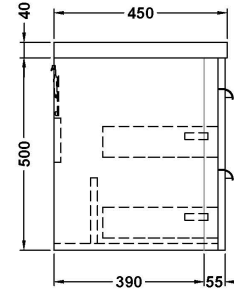

Sales Code: FPA1405

Description: Parade 800 W/H 2 Drawer Basin & Cabinet

Packaging Details

Barcode: 5056462651620

Sales Code: PMP1485

Description: 800 Wall Hung 2-Drawer Basin Unit

Product Dimensions	
Height (mm):	500
Width (mm):	796
Depth (mm):	445
Nett Weight (kg):	32
Packaging Dimensions	
Height (mm):	810
Width (mm):	530
Depth (mm):	480
Gross Weight (kg):	32
Packaging Data	
Box Colour:	Brown Cardboard Box - Printed
Box Qty:	0
Label Size:	0 x 0
Label Colour:	White Label
Label Qty:	0
Outer Box Dimensions (If Applicable)	
Height (mm):	
Width (mm):	
Depth (mm):	
Gross Weight (kg):	
Barcode:	5056462618661
Product Details	
Country of Origin:	China
Fitting Instruction:	No
CE & UKCA:	N/A
FSC Certified Materials:	Yes
Colour:	Satin Anthracite
Construction Method:	Cam & Wood Dowel
Construction Type:	Rigid
Cabinet Finish:	MFC Painted Matt
Fascia Finish:	Mdf Painted Matt
Cabinet Thickness (mm):	18
Fascia Thickness (mm):	18
Drawer Included:	Yes
Drawer Type:	80mm High Metal S/C Inc Galler
No of Shelves:	0
Hinge Type:	Not Applicable
Hinge Included:	No
Adjustable Legs:	No
Fixings Included:	Yes
Handle Style:	Contemporary
Waste Shroud:	Yes
Handle Included:	Yes
Handle Type:	Cup

Sales Code: PMB005

Description: 800X450mm Poly Marble Basin

Product Dimensions

Height (mm):	450
Width (mm):	800
Depth (mm):	157
Nett Weight (kg):	18.12

Packaging Dimensions

Height (mm):	167
Width (mm):	840
Depth (mm):	470
Gross Weight (kg):	18.12

Packaging Data

Box Colour:	Brown Cardboard Box - Printed
Box Qty:	1
Label Size:	100 x 50
Label Colour:	White Label
Label Qty:	2

Outer Box Dimensions (If Applicable)

Height (mm):	
Width (mm):	
Depth (mm):	
Gross Weight (kg):	
Barcode:	5055369021765

Basins: Tap Hole: One Taphole Chain Stay Hole: No
Template: Not Required Waste Type Req: Slotted
Overflow Inc: Yes Overflow Cover: Yes
Inner Bowl Depth (mm): 105mm