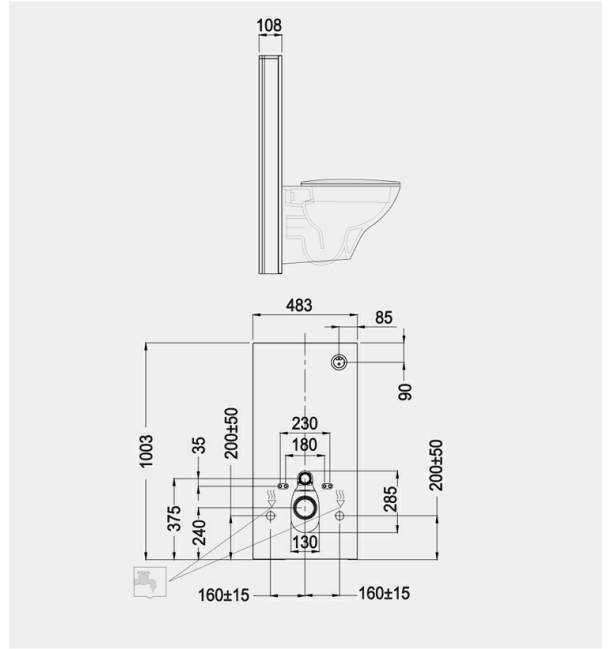

### Technical specifications

Dimensions:	483 x 1003 mm
Color:	Black
Flush capacity:	6/3L adjustable to 4.5/3L
Adjustable leg:	yes
Suites:	<a href="#">RAK-ECOFIX</a>

Code	Name
FS04RAKCABBLK	RAK-ECOFIX - CABINET CISTERN FOR WALL HUNG WC - BLACK

Dimensions: All dimensions in mm tolerance  $\pm 5\%$  for below 200mm and  $\pm 3\%$  for above 200mm.  
Note: Due to a continuing development programme to improve design and performance, the manufacturer reserves all rights to vary specifications without prior information.  
Please note accessories are for photographic use only.