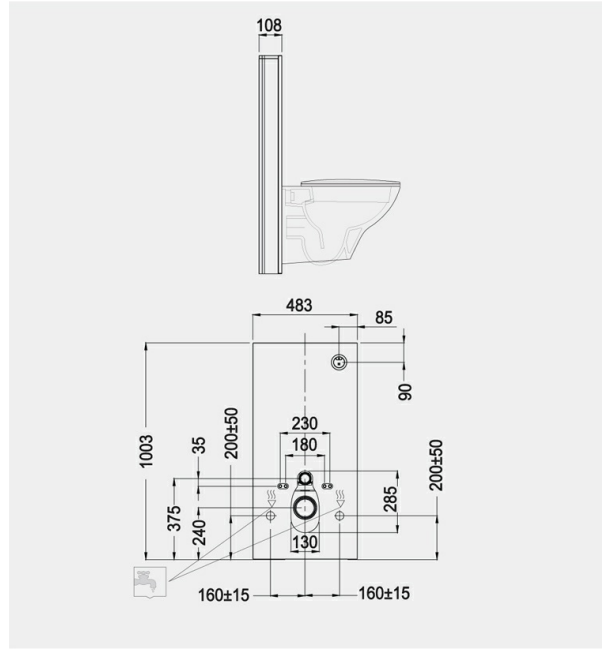

RAK-ECOFIX - FS04RAKCABWHT

Cabinet Cistern

RAK
CERAMICS

Technical specifications

Dimensions:	483 x 1003 mm
Color:	Alpine White
Flush capacity:	6/3L adjustable to 4.5/3L
Adjustable leg:	yes
Suites:	RAK-ECOFIX

Code	Name
FS04RAKCABWHT	RAK-ECOFIX - CABINET CISTERN FOR WALL HUNG WC - WHITE

Dimensions: All dimensions in mm tolerance $\pm 5\%$ for below 200mm and $\pm 3\%$ for above 200mm.
Note: Due to a continuing development programme to improve design and performance, the manufacturer reserves all rights to vary specifications without prior information.
Please note accessories are for photographic use only.