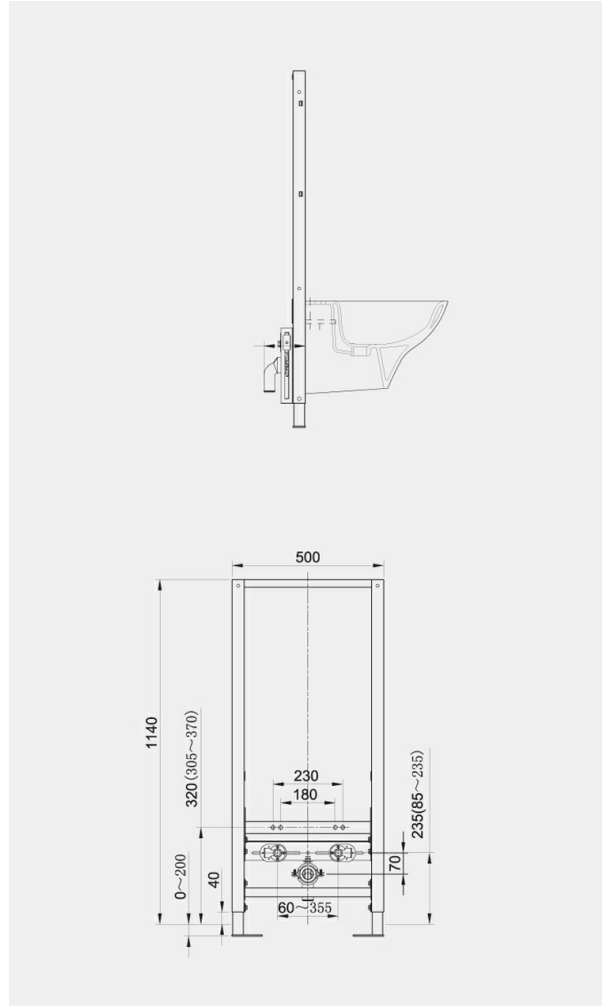

## Concealed Cistern 12 CM

**RAK**  
CERAMICS

### Technical specifications

Dimensions:	500 x 1140 mm
Color:	Orange
Flush capacity:	6/3L adjustable to 4.5/3L
Suites:	<a href="#">RAK-ECOFIX</a>

Code	Name
FS09RAKC1	RAK-ECOFIX - 12 cm WALL HUNG CONCEALED CISTERN REGULAR

Dimensions: All dimensions in mm tolerance  $\pm 5\%$  for below 200mm and  $\pm 3\%$  for above 200mm.

Note: Due to a continuing development programme to improve design and performance, the manufacturer reserves all rights to vary specifications without prior information.