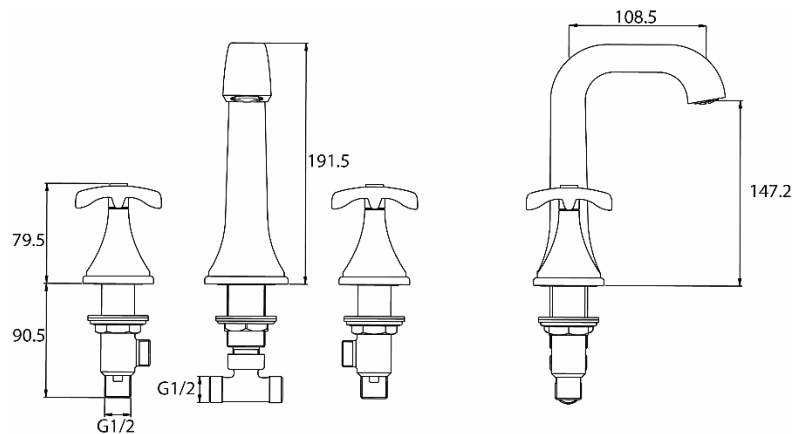

GLR 3HBAS C

GLORIOUS Tap Range Glorious 3 Hole Basin Mixer Chrome

Features:

- Brass construction
- 3 tapholes
- 1/2" valve

Product Certifications:

For more products, visit our website:

Specification

Style:	Contemporary
Product Type:	Bathroom Taps
Finish/Colour:	Chrome
Main Construction Material:	Brass
Mount Type:	Deck Mounted
Handle Type:	Crosshead
Connection Inlet:	1/2" BSP Threaded Tail
Number of Tap Holes Required:	3
Valve/Cartridge Type:	1/2" CD Valve 1/4 Turn
Plumbing System Suitability	All
Working Pressure Range:	Min. 0.3, Max. 5.0
Maximum Hot Water Temperature: °c	60
Maximum Dynamic Pressure: (bar)	5
Maximum Static Pressure: (bar)	10
Flow Type:	Single
Flow Rate: (l/min @ 3 bar)	24.8
Connection Outlet:	N/A
Isolation Included:	No

Dimensions (measurements in mm)

Flow Rates (l/min)

System Pressure (bar)	0.2	0.5	1	2	3	5
GLR 3HBAS C	7	9.4	14	20.2	24.8	32

TECHNICAL
DATA
SHEET

BRISTAN
TAPS & SHOWERS

D2