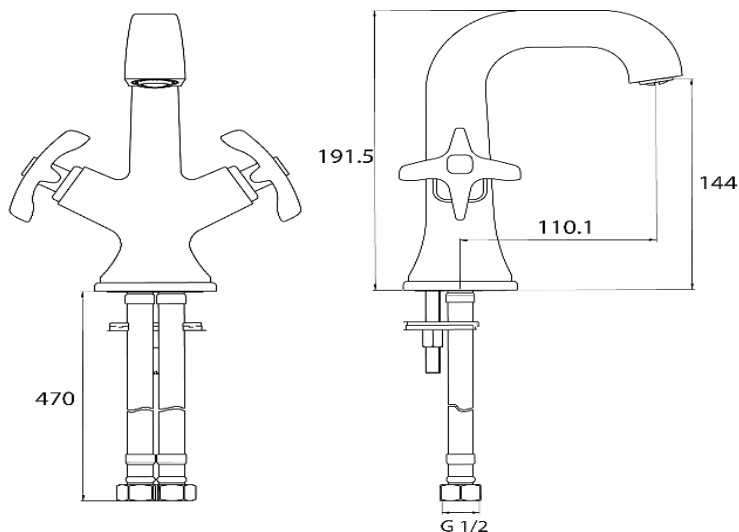

### Features:

- Brass construction
- 1/2" valve
- 1 taphole

### Specification

Style:	Contemporary
Product Type:	Bathroom Taps
Finish/Colour:	Chrome
Main Construction Material:	Brass
Mount Type:	Deck Mounted
Handle Type:	Crosshead
Connection Inlet:	M10 x 15mm Compression Threaded Tail
Number of Tap Holes Required:	1
Valve/Cartridge Type:	1/2 CD Valve 1/4 Turn
Plumbing System Suitability	All
Working Pressure Range:	Min. 0.2, Max. 5.0
Maximum Hot Water Temperature: °c	60
Maximum Dynamic Pressure: (bar)	5
Maximum Static Pressure: (bar)	10
Flow Type:	Single
Flow Rate: (l/min @ 3 bar)	12.3
Connection Outlet:	M24 Antisplash
Isolation Included:	No

### Dimensions (measurements in mm)