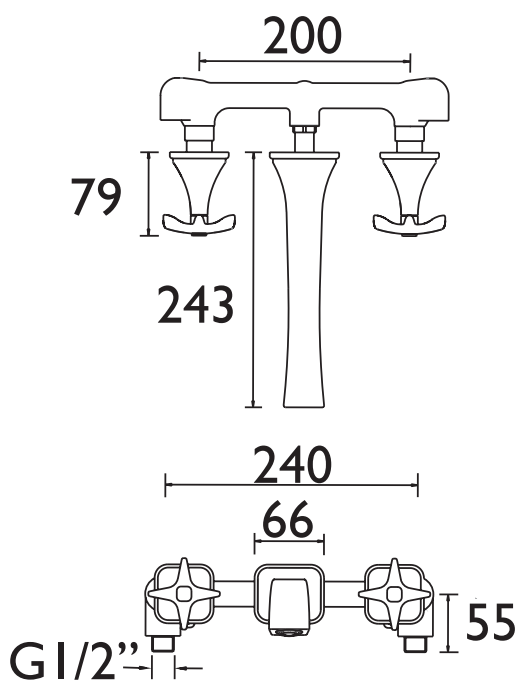

GLR WMBAS C

GLORIOUS Tap Range Glorious Wall Mounted Basin Mixer Chrome

Specification	
Style:	Contemporary
Product Type:	Bathroom Taps
Finish/Colour:	Chrome
Main Construction Material:	Brass
Mount Type:	Wall Mounted
Handle Type:	Crosshead
Connection Inlet:	15mm Compression Threaded Tail
Number of Tap Holes Required:	3
Valve/Cartridge Type:	1/2" Ceramic Disc Valves
Plumbing System Suitability	All
Working Pressure Range:	Min. 0.2 Bar, Max. 5.0 Bar
Maximum Hot Water Temperature: °c	60
Maximum Dynamic Pressure: (bar)	5
Maximum Static Pressure: (bar)	10
Flow Type:	Single Flow
Flow Rate: (l/min @ 3 bar)	43.8
Connection Outlet:	
Isolation Included:	No

Features:

- Brass construction
- 1/2" valve
- 3 tapholes

Product Certifications:

For more products, visit our website:

Dimensions (measurements in mm)

Flow Rates (l/min)

System Pressure (bar)	0.2	0.5	1	2	3	5
GLR WMBAS C	10.4	17.1	25.6	35.6	43.8	56.6

TECHNICAL
DATA
SHEET

BRISTAN
TAPS & SHOWERS

D2