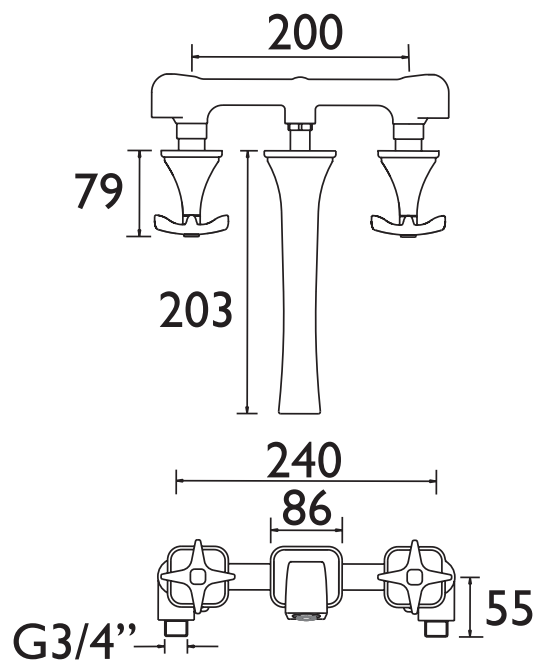

GLR WMBF C

GLORIOUS Tap Range Glorious Wall Mounted Bath Filler Chrome

Specification	
Style:	Contemporary
Product Type:	Bathroom Taps
Finish/Colour:	Chrome
Main Construction Material:	Y
Mount Type:	Wall Mounted
Handle Type:	Crosshead
Connection Inlet:	G 3/4"
Number of Tap Holes Required:	3
Valve/Cartridge Type:	3/4" Ceramic Disc Valves
Plumbing System Suitability	All
Working Pressure Range:	Min 0.2 Bar, Max 5.0 Bar
Maximum Hot Water Temperature: °c	60
Maximum Dynamic Pressure: (bar)	5
Maximum Static Pressure: (bar)	10
Flow Type:	Single Flow
Flow Rate: (l/min @ 3 bar)	106.9
Connection Outlet:	N/A
Isolation Included:	No

Features:

- Brass construction
- 3 tapholes
- 3/4" valve

Product Certifications:

For more products, visit our website:

Dimensions (measurements in mm)

Flow Rates (l/min)

System Pressure (bar)	0.2	0.5	1	2	3	5
GLR WMBF C	27	43	61.1	87.3	106.9	138

TECHNICAL
DATA
SHEET

BRISTAN
TAPS & SHOWERS

D3