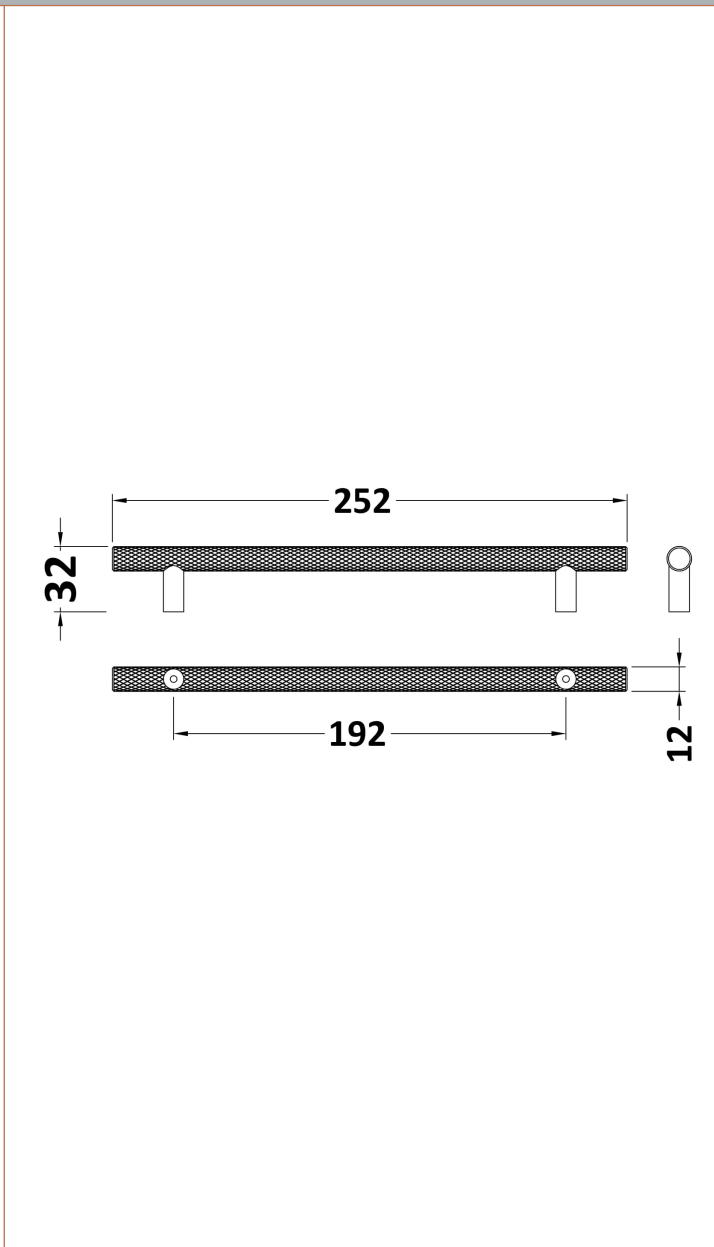

Sales Code: H012

Description: Knurled Bar Handle 192mm Centres

Product Dimensions	
Length (mm):	
Width (mm):	16
Height (mm):	155
Depth (mm):	36
Nett Weight (kg):	0.08
Packaging Dimensions	
Height (mm):	220
Width (mm):	1
Depth (mm):	1
Gross Weight (kg):	0.08
Packaging Data	
Box Colour:	Polybagged
Box Qty:	1
Label Size:	100 x 50
Label Colour:	White Label
Label Qty:	1
Outer Box Dimensions (If Applicable)	
Height (mm):	
Width (mm):	
Length (mm):	
Depth (mm):	
Gross Weight (kg):	
Barcode:	5056211899105
Product Details	
Country of Origin:	China
Fitting Instruction:	No
CE & UKCA:	N/A
Product Material:	Brass
Heating Element Wattage:	Not Applicable
Colour/Finish:	
Product Diameter:	16 mm
Connection Size:	192mm Centres