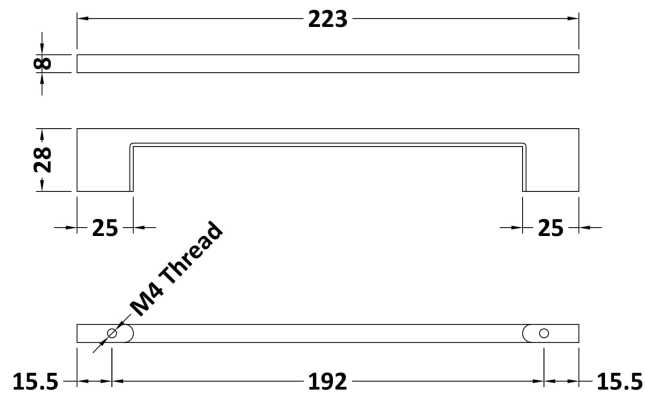

**Sales Code:** H016

**Description:** D Handle 192mm Centres

**Product Dimensions**

Length (mm):	
Width (mm):	8
Height (mm):	223
Depth (mm):	28
Nett Weight (kg):	1.2

**Packaging Dimensions**

Height (mm):	30
Width (mm):	15
Depth (mm):	225
Gross Weight (kg):	1.2

**Packaging Data**

Box Colour:	Polybagged
Box Qty:	1
Label Size:	100 x 50
Label Colour:	White Label
Label Qty:	1

**Outer Box Dimensions (If Applicable)**

Height (mm):	
Width (mm):	
Length (mm):	
Depth (mm):	
Gross Weight (kg):	
Barcode:	5056211879978

**Product Details**

Country of Origin:	China
Fitting Instruction:	No
CE & UKCA:	N/A
Product Material:	Brass
Heating Element Wattage:	Not Applicable
Colour/Finish:	Chrome
Product Diameter:	N/A
Connection Size:	192mm