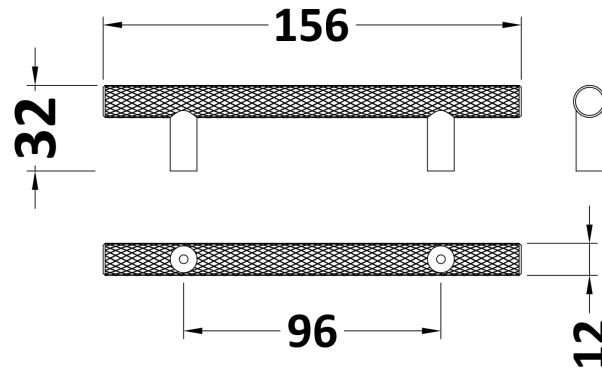

**Sales Code:** H020

**Description:** Knurled Bar Handle 96mm Centres

**Product Dimensions**

Length (mm):	
Width (mm):	16
Height (mm):	155
Depth (mm):	36
Nett Weight (kg):	0.01

**Packaging Dimensions**

Height (mm):	220
Width (mm):	1
Depth (mm):	1
Gross Weight (kg):	0.01

**Packaging Data**

Box Colour:	Polybagged
Box Qty:	1
Label Size:	100 x 50
Label Colour:	White Label
Label Qty:	1

**Outer Box Dimensions (If Applicable)**

Height (mm):	
Width (mm):	
Length (mm):	
Depth (mm):	
Gross Weight (kg):	
Barcode:	5056211899143

**Product Details**

Country of Origin:	China
Fitting Instruction:	No
CE & UKCA:	N/A
Product Material:	Brass
Heating Element Wattage:	Not Applicable
Colour/Finish:	Black
Product Diameter:	16 mm
Connection Size:	96mm Centres