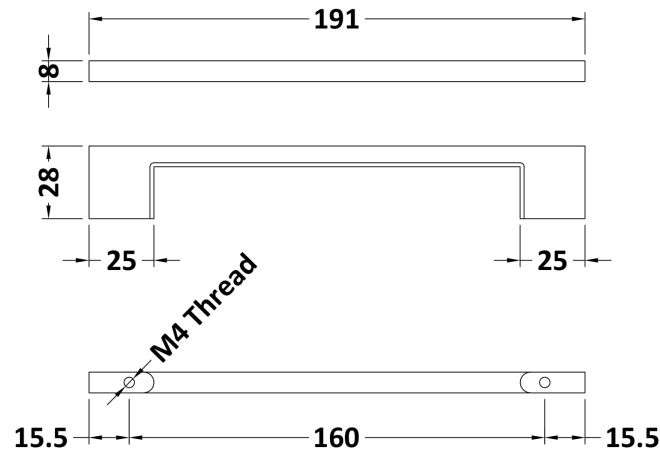

Sales Code: H027

Description: D Handle 160mm

Product Dimensions

Length (mm):	
Width (mm):	8
Height (mm):	191
Depth (mm):	28
Nett Weight (kg):	0.08

Packaging Dimensions

Height (mm):	30
Width (mm):	15
Depth (mm):	190
Gross Weight (kg):	0.08

Packaging Data

Box Colour:	Polybagged
Box Qty:	1
Label Size:	100 x 50
Label Colour:	White Label
Label Qty:	1

Outer Box Dimensions (If Applicable)

Height (mm):	
Width (mm):	
Length (mm):	
Depth (mm):	
Gross Weight (kg):	
Barcode:	5056211887331

Product Details

Country of Origin:	China
Fitting Instruction:	No
CE & UKCA:	N/A
Product Material:	Brass
Heating Element Wattage:	Not Applicable
Colour/Finish:	Brushed Brass
Product Diameter:	N/A
Connection Size:	160mm