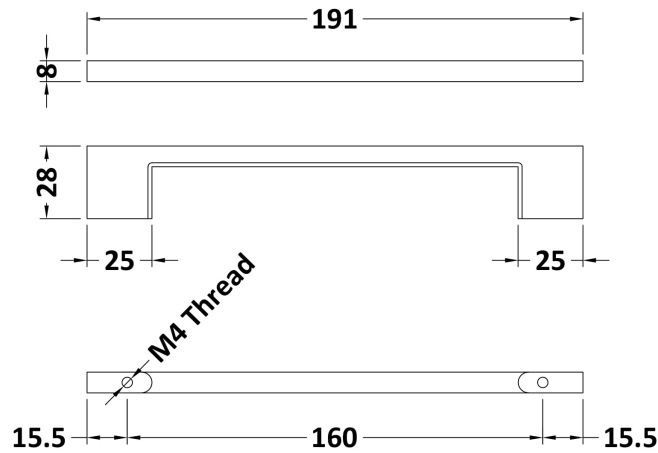

### Product Dimensions

Length (mm):	
Width (mm):	8
Height (mm):	191
Depth (mm):	28
Nett Weight (kg):	0.08

### Packaging Dimensions

Height (mm):	30
Width (mm):	15
Depth (mm):	190
Gross Weight (kg):	0.08

### Outer Box Dimensions (If Applicable)

Height (mm):	
Width (mm):	
Length (mm):	
Depth (mm):	
Gross Weight (kg):	
Barcode:	5056211887348

### Product Details

Country of Origin:	China
Fitting Instruction:	No
CE & UKCA:	N/A
Product Material:	Brass
Heating Element Wattage:	Not Applicable
Colour/Finish:	Black
Product Diameter:	N/A
Connection Size:	160mm