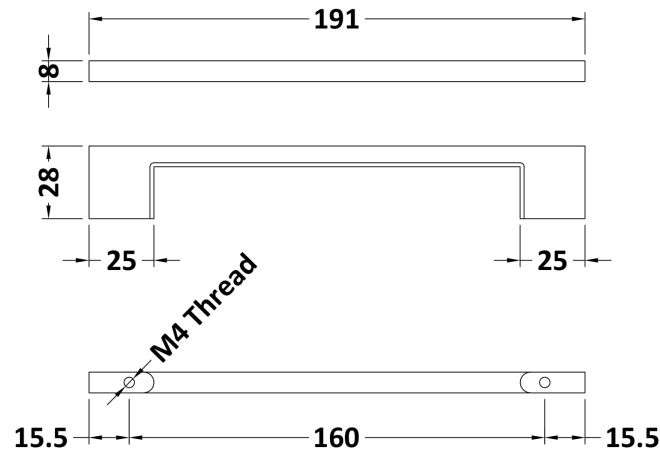

Sales Code: H029

Description: D Handle 160mm

Product Dimensions

Length (mm):	
Width (mm):	8
Height (mm):	191
Depth (mm):	28
Nett Weight (kg):	0.08

Packaging Dimensions

Height (mm):	30
Width (mm):	15
Depth (mm):	190
Gross Weight (kg):	0.08

Packaging Data

Box Colour:	Polybagged
Box Qty:	1
Label Size:	100 x 50
Label Colour:	White Label
Label Qty:	1

Outer Box Dimensions (If Applicable)

Height (mm):	
Width (mm):	
Length (mm):	
Depth (mm):	
Gross Weight (kg):	
Barcode:	5056211887355

Product Details

Country of Origin:	China
Fitting Instruction:	No
CE & UKCA:	N/A
Product Material:	Brass
Heating Element Wattage:	Not Applicable
Colour/Finish:	Copper
Product Diameter:	N/A
Connection Size:	160mm