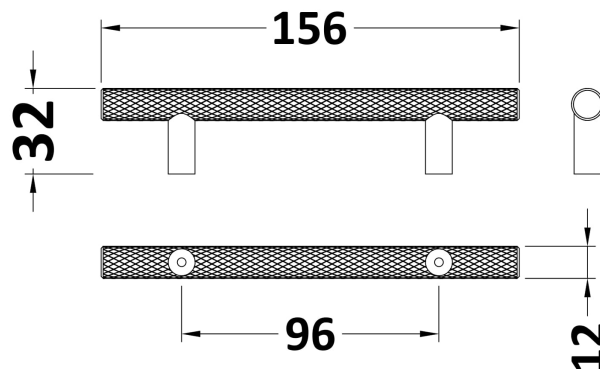

Sales Code: H030

Description: Knurled Bar Handle 96mm Centres

Product Dimensions

Length (mm):	
Width (mm):	16
Height (mm):	155
Depth (mm):	36
Nett Weight (kg):	0.01

Packaging Dimensions

Height (mm):	220
Width (mm):	1
Depth (mm):	1
Gross Weight (kg):	0.01

Packaging Data

Box Colour:	Polybagged
Box Qty:	1
Label Size:	100 x 50
Label Colour:	White Label
Label Qty:	1

Outer Box Dimensions (If Applicable)

Height (mm):	
Width (mm):	
Length (mm):	
Depth (mm):	
Gross Weight (kg):	
Barcode:	5056211899112

Product Details

Country of Origin:	China
Fitting Instruction:	No
CE & UKCA:	N/A
Product Material:	Brass
Heating Element Wattage:	Not Applicable
Colour/Finish:	
Product Diameter:	16 mm
Connection Size:	96mm Centres